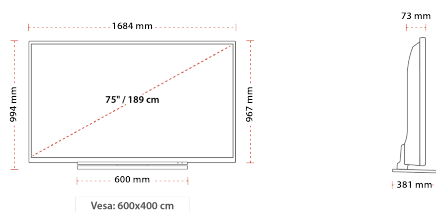

## SIZE

## DISPLAY

Screen Size (inch / cm)	75" / 189cm
Panel Type	Direct Back Light (DLED)
Resolution	Ultra HD (3840 x 2160)
Brightness	320