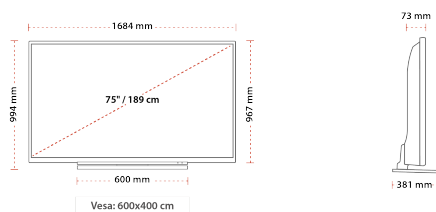

DISPLAY

Screen Size (inch / cm)	75" / 189cm
Panel Type	Direct Back Light (DLED)
Resolution	Ultra HD (3840 x 2160)
Brightness	320

SOUND

Dolby Audio™	Yes
Audio Output Power (RMS)	2x12W
Speaker Type	Down Firing
Internal Subwoofer	Yes
Sound Modes	Music, Movie, Speech, Classic, Flat, User
DTS	Yes
Equalizer	5 band
Onkyo	Sound by Onkyo

ACCESSORIES

Remote Control	Yes
Remote Control Battery	Yes
Quick Start Guide	No
Small Remote Control	No

VIDEO

Wide Color Gamut	Yes
HDR	Yes
Dolby Vision HDR	Yes
TRU Flow	Yes
TRU Resolution	Yes
TRU Micro Dimming	Yes

TUNER / BROADCASTING

HEVC (H.265) Decoder	Yes
Tuner Type	HD DVB-T2/C/S2
UHD from Satellite	Yes
Dual Tuner	No
Electronic Program Guide (EPG)	Yes
Auto Search	Yes
Program Storage Capacity (Analog)	200
Program Storage Capacity (Digital S/S2)	10000
Program Storage Capacity (Digital T/T2/C)	800

CONNECTIONS

CI+	Yes
HDMI™	4 HDMI
USB	2 USB
Component (YPbPr) in	via VGA
Composite Video/Audio in	Yes
Scart	No
Ethernet	Yes
Headphone Out	Yes
Antenna Input	Yes
VGA (PC in - D-Sub15)	Yes

SMART TV FEATURES

HBBTV ver 2.0.2	Yes
Audio-Video Sharing (AVS)	Yes
Smart Portal	Toshiba
Toshiba TV Smart Center	Yes
Web Browser	Yes
Netflix	Yes
YouTube™	Yes
Bluetooth	Yes
Screen Mirroring	Miracast
Prime Video	Yes
Google Assistant	Works with Google Assistant
Amazon Alexa	Works with Alexa

MECHANICAL

Boxed dimensions (mm)	1948 x 210 x 1170
Dimensions with stand (mm)	381 x 1684 x 994
Dimensions without Stand (mm)	73x 1684 x 967
Gross Weight (kg)	56
Net Weight (kg)	44
VESA (Wall mount) WxH	600mm x 400mm
Screw Size	M8

POWER / ENERGY

Stand-By Energy Consumption (Average)	<0.5W
Working Voltage - Frequency	220-240V AC
12V TV (Mobile TV)	No