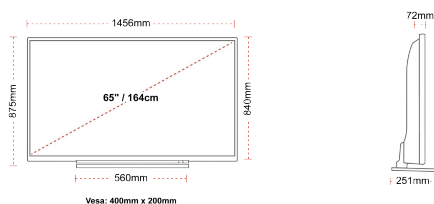

CONNECTIONS

SIZE

DISPLAY

Screen Size (inch / cm)	65" / 164cm
Panel Type	Direct Back Light (DLED)
Resolution	Ultra HD (3840 x 2160)
Brightness	350

SOUND

Dolby Audio™	Yes
Audio Output Power (RMS)	2x12W
Speaker Type	Down Firing
Internal Subwoofer	Yes
Sound Modes	Music, Movie, Speech, Classic, Flat, User
DTS	Yes
Equalizer	5 band
Onkyo	Sound by Onkyo

MECHANICAL

Boxed dimensions (mm)	1620 x 165 x 1010
Dimensions with stand (mm)	1456 x 251 x 875
Dimensions without Stand (mm)	1456 x 72 x 840
Gross Weight (kg)	32
Net Weight (kg)	25
VESA (Wall mount) WxH	400mm x 200mm
Screw Size	M6