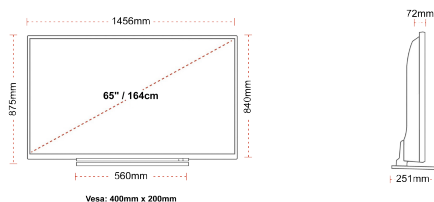

## SIZE

## DISPLAY

Screen Size (inch / cm)	65" / 164cm
Panel Type	Direct Back Light (DLED)
Resolution	Ultra HD (3840 x 2160)
Brightness	350

## MECHANICAL

Boxed dimensions (mm)	1620 x 165 x 1010
Dimensions with stand (mm)	1456 x 251 x 875
Dimensions without Stand (mm)	1456 x 72 x 840
Gross Weight (kg)	32
Net Weight (kg)	25
VESA (Wall mount) WxH	400mm x 200mm
Screw Size	M6