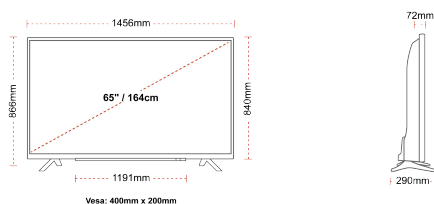

DISPLAY

Screen Size (inch / cm)	65" / 164cm
Panel Type	Direct Back Light (DLED)
Resolution	Ultra HD (3840 x 2160)
Brightness	350

SOUND

Dolby Audio™	Yes
Audio Output Power (RMS)	2x12W
Speaker Type	Down Firing
Internal Subwoofer	Yes
Sound Modes	Music, Movie, Speech, Classic, Flat, User
DTS	Yes
Equalizer	5 band
Onkyo	Sound by Onkyo

MECHANICAL

Boxed dimensions (mm)	1620 x 165 x 1010
Dimensions with stand (mm)	1456 x 290 x 866
Dimensions without Stand (mm)	1456 x 72 x 840
Gross Weight (kg)	28
Net Weight (kg)	21
VESA (Wall mount) WxH	400mm x 200mm
Screw Size	M6