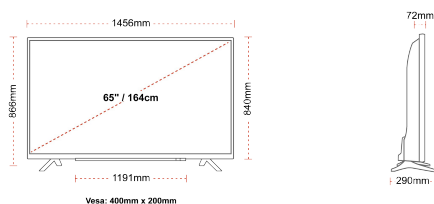

DISPLAY

Screen Size (inch / cm)	65" / 164cm
Panel Type	Direct Back Light (DLED)
Resolution	Ultra HD (3840 x 2160)
Brightness	350

SOUND

Dolby Audio™	Yes
Audio Output Power (RMS)	2x12W
Speaker Type	Down Firing
Internal Subwoofer	Yes
Sound Modes	Music, Movie, Speech, Classic, Flat, User
DTS	Yes
Equalizer	5 band
Onkyo	Sound by Onkyo

ACCESSORIES

Remote Control	Yes
Remote Control Battery	Yes
Quick Start Guide	Yes
Small Remote Control	No

VIDEO

Wide Color Gamut	No
HDR	Yes
Dolby Vision HDR	Yes
TRU Flow	Yes
TRU Resolution	Yes
TRU Micro Dimming	Yes

TUNER / BROADCASTING

HEVC (H.265) Decoder	Yes
Tuner Type	HD DVB-T2/C/S2
UHD from Satellite	Yes
Dual Tuner	No
Electronic Program Guide (EPG)	Yes
Auto Search	Yes
Program Storage Capacity (Analog)	200
Program Storage Capacity (Digital S/S2)	10000
Program Storage Capacity (Digital T/T2/C)	800

CONNECTIONS

CI+	Yes
HDMI™	4 HDMI
USB	2 USB
Component (YPbPr) in	via VGA
Composite Video/Audio in	Yes
Scart	No
Ethernet	Yes
Headphone Out	Yes
Antenna Input	Yes
VGA (PC in - D-Sub15)	Yes

SMART TV FEATURES

HBBTV ver 2.0.2	Yes
Audio-Video Sharing (AVS)	Yes
Smart Portal	Toshiba
Toshiba TV Smart Center	Yes
Web Browser	Yes
Netflix	Yes
YouTube™	Yes
Bluetooth	Yes
Screen Mirroring	Miracast
Prime Video	Yes
Google Assistant	Works with Google Assistant
Amazon Alexa	Works with Alexa

MECHANICAL

Boxed dimensions (mm)	1620 x 165 x 1010
Dimensions with stand (mm)	1456 x 290 x 866
Dimensions without Stand (mm)	1456 x 72 x 840
Gross Weight (kg)	28
Net Weight (kg)	21
VESA (Wall mount) WxH	400mm x 200mm
Screw Size	M6

POWER / ENERGY

Stand-By Energy Consumption (Average)	<0.5W
Working Voltage - Frequency	220-240V AC
12V TV (Mobile TV)	No