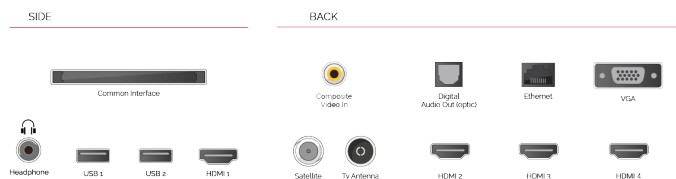

CONNECTIONS

SIZE

DISPLAY

Screen Size (inch / cm)	65" / 164cm
Panel Type	Direct Back Light (DLED)
Resolution	Ultra HD (3840 x 2160)
Brightness	350

SOUND

Dolby Audio™	Yes
Audio Output Power (RMS)	2x12W
Speaker Type	Down Firing
Internal Subwoofer	Yes
Sound Modes	Music, Movie, Speech, Classic, Flat, User
DTS	Yes
Equalizer	5 band
Onkyo	Sound by Onkyo