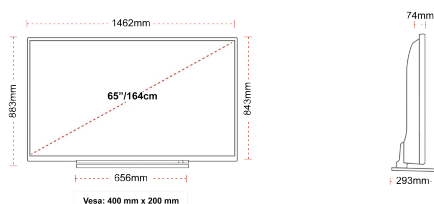

CONNECTIONS

SIZE

DISPLAY

Screen Size (inch / cm)	65" / 164cm
Panel Type	Direct Back Light (DLED)
Resolution	Ultra HD (3840 x 2160)
Brightness	350

SOUND

Dolby Audio™	Yes
Audio Output Power (RMS)	2x12W
Speaker Type	Down Firing
Internal Subwoofer	Yes
Sound Modes	Music, Movie, Speech, Classic, Flat, User
DTS	Yes
Equalizer	5 band
Onkyo	Sound by Onkyo

MECHANICAL

Boxed dimensions (mm)	1620 x 165 x 995
Dimensions with stand (mm)	1462 x 293 x 883
Dimensions without Stand (mm)	1462 x 74 x 843
Gross Weight (kg)	31
Net Weight (kg)	24
VESA (Wall mount) WxH	400mm x 200mm
Screw Size	M6