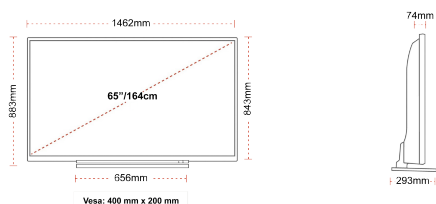

CONNECTIONS

SIZE

DISPLAY

Screen Size (inch / cm)	65" / 164cm
Panel Type	Direct Back Light (DLED)
Resolution	Ultra HD (3840 x 2160)
Brightness	350

SOUND

Dolby Audio™	Yes
Audio Output Power (RMS)	2x12W
Speaker Type	Down Firing
Internal Subwoofer	Yes
Sound Modes	Music, Movie, Speech, Classic, Flat, User
DTS	Yes
Equalizer	5 band
Onkyo	Sound by Onkyo

MECHANICAL

Boxed dimensions (mm)	1620 x 165 x 995
Dimensions with stand (mm)	1462 x 293 x 883
Dimensions without Stand (mm)	1462 x 74 x 843
Gross Weight (kg)	31
Net Weight (kg)	24
VESA (Wall mount) WxH	400mm x 200mm
Screw Size	M6