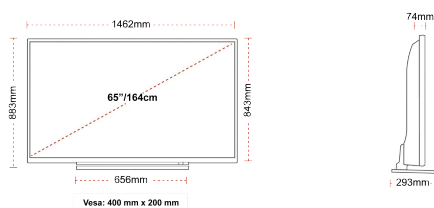

### SIZE

## DISPLAY

Screen Size (inch / cm)	65" / 164cm
Panel Type	Direct Back Light (DLED)
Resolution	Ultra HD (3840 x 2160)
Brightness	350

## MECHANICAL

Boxed dimensions (mm)	1620 x 165 x 995
Dimensions with stand (mm)	1462 x 293 x 883
Dimensions without Stand (mm)	1462 x 74 x 843
Gross Weight (kg)	31
Net Weight (kg)	24
VESA (Wall mount) WxH	400mm x 200mm
Screw Size	M6