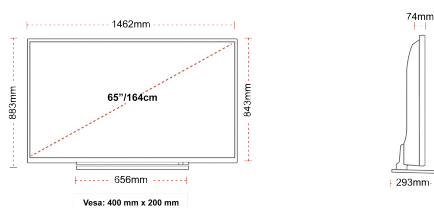

DISPLAY

Screen Size (inch / cm)	65" / 164cm
Panel Type	Direct Back Light (DLED)
Resolution	Ultra HD (3840 x 2160)
Brightness	350

SOUND

Dolby Audio™	Yes
Audio Output Power (RMS)	2x12W
Speaker Type	Down Firing
Internal Subwoofer	No
Sound Modes	Music, Movie, Speech, Classic, Flat, User
DTS	No
Equalizer	5 band
Onkyo	No

MECHANICAL

Boxed dimensions (mm)	1620 x 165 x 995
Dimensions with stand (mm)	1462 x 293 x 883
Dimensions without Stand (mm)	1462 x 74 x 843
Gross Weight (kg)	31
Net Weight (kg)	24
VESA (Wall mount) WxH	400mm x 200mm
Screw Size	M6