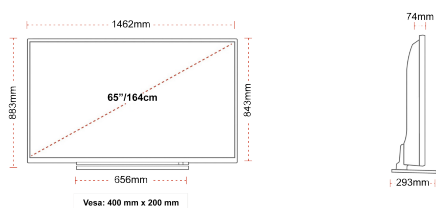

### SIZE

## DISPLAY

Screen Size (inch / cm)	65" / 164cm
Panel Type	Direct Back Light (DLED)
Resolution	Ultra HD (3840 x 2160)
Brightness	350

## MECHANICAL

Boxed dimensions (mm)	1620 x 165 x 995
Dimensions with stand (mm)	1462 x 293 x 883
Dimensions without Stand (mm)	1462 x 74 x 843
Gross Weight (kg)	31
Net Weight (kg)	24
VESA (Wall mount) WxH	400mm x 200mm
Screw Size	M6