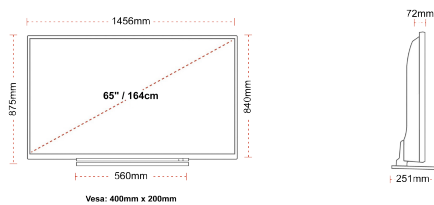

DISPLAY

Screen Size (inch / cm)	65" / 164cm
Panel Type	Direct Back Light (DLED)
Resolution	Ultra HD (3840 x 2160)
Brightness	350

SOUND

Dolby Audio™	Yes
Audio Output Power (RMS)	2x12W
Speaker Type	Down Firing
Internal Subwoofer	No
Sound Modes	Smart, Movie, Music, News
DTS	Yes
Equalizer	5 band
Onkyo	Sound by Onkyo

MECHANICAL

Boxed dimensions (mm)	1620 x 165 x 1010
Dimensions with stand (mm)	1456 x 251 x 875
Dimensions without Stand (mm)	1456 x 72 x 840
Gross Weight (kg)	32
Net Weight (kg)	25
VESA (Wall mount) WxH	400mm x 200mm
Screw Size	M6