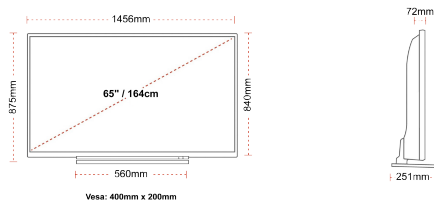

DISPLAY

Screen Size (inch / cm)	65" / 164cm
Panel Type	Direct Back Light (DLED)
Resolution	Ultra HD (3840 x 2160)
Brightness	350

SOUND

Dolby Audio™	Yes
Audio Output Power (RMS)	2x12W
Speaker Type	Down Firing
Internal Subwoofer	No
Sound Modes	Smart, Movie, Music, News
DTS	Yes
Equalizer	5 band
Onkyo	Sound by Onkyo

MECHANICAL

Boxed dimensions (mm)	1620 x 165 x 1010
Dimensions with stand (mm)	1456 x 251 x 875
Dimensions without Stand (mm)	1456 x 72 x 840
Gross Weight (kg)	32
Net Weight (kg)	25
VESA (Wall mount) WxH	400mm x 200mm
Screw Size	M6