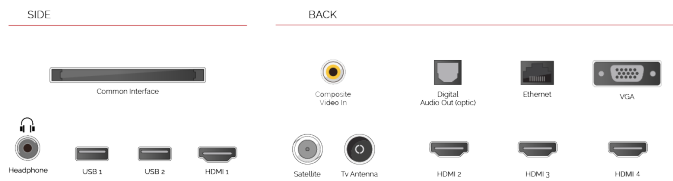

CONNECTIONS

SIZE

DISPLAY

Screen Size (inch / cm)	65" / 164cm
Panel Type	Direct Back Light (DLED)
Resolution	Ultra HD (3840 x 2160)
Brightness	350

SOUND

Dolby Audio™	Yes
Audio Output Power (RMS)	2x12W
Speaker Type	Down Firing
Internal Subwoofer	No
Sound Modes	Smart, Movie, Music, News
DTS	Yes
Equalizer	5 band
Onkyo	Sound by Onkyo