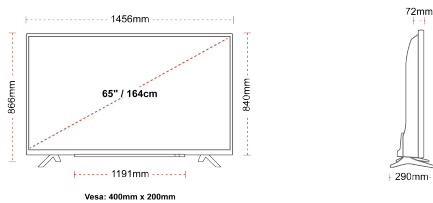

CONNECTIONS

SIZE

DISPLAY

Screen Size (inch / cm)	65" / 164cm
Panel Type	Direct Back Light (DLED)
Resolution	Ultra HD (3840 x 2160)
Brightness	350

SOUND

Dolby Audio™	Yes
Audio Output Power (RMS)	2x12W
Speaker Type	Down Firing
Internal Subwoofer	No
Sound Modes	Smart, Movie, Music, News
DTS	Yes
Equalizer	5 band
Onkyo	Sound by Onkyo

MECHANICAL

Boxed dimensions (mm)	1620 x 165 x 1010
Dimensions with stand (mm)	1456 x 290 x 866
Dimensions without Stand (mm)	1456 x 72 x 840
Gross Weight (kg)	28
Net Weight (kg)	21
VESA (Wall mount) WxH	400mm x 200mm
Screw Size	M6