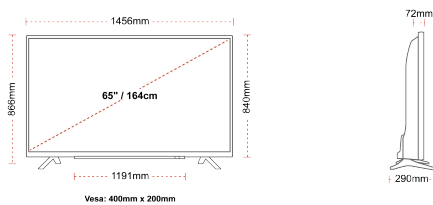

CONNECTIONS

SIZE

DISPLAY

Screen Size (inch / cm)	65" / 164cm
Panel Type	Direct Back Light (DLED)
Resolution	Ultra HD (3840 x 2160)
Brightness	350

SOUND

Dolby Audio™	Yes
Audio Output Power (RMS)	2x12W
Speaker Type	Down Firing
Internal Subwoofer	No
Sound Modes	Smart, Movie, Music, News
DTS	Yes
Equalizer	5 band
Onkyo	Sound by Onkyo

MECHANICAL

Boxed dimensions (mm)	1620 x 165 x 1010
Dimensions with stand (mm)	1456 x 290 x 866
Dimensions without Stand (mm)	1456 x 72 x 840
Gross Weight (kg)	28
Net Weight (kg)	21
VESA (Wall mount) WxH	400mm x 200mm
Screw Size	M6