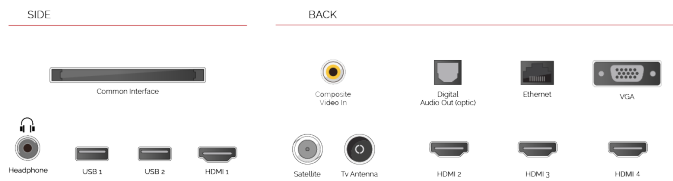

G

109kWh/1000

HIGHLIGHTS

- ⌵ Android TV
- ⌵ Google Assistant
- ⌵ Chromecast Built in
- ⌵ 4K UHD HDR
- ⌵ Dolby Vision HDR
- ⌵ Google Play Store

CONNECTIONS

SIZE

DISPLAY

Screen Size (inch / cm)	65" / 164cm
Panel Type	Direct Back Light (DLED)
Resolution	Ultra HD (3840 x 2160)
Brightness	350

SOUND

Dolby Audio™	Yes
Audio Output Power (RMS)	2x12W
Speaker Type	Down Firing
Internal Subwoofer	No
Sound Modes	Smart, Movie, Music, News
DTS	Yes
Equalizer	5 band
Onkyo	Sound by Onkyo

ACCESSORIES

Remote Control	Yes
Remote Control Battery	Yes
Quick Start Guide	Yes
Small Remote Control	No
RC Bluetooth Support	Yes