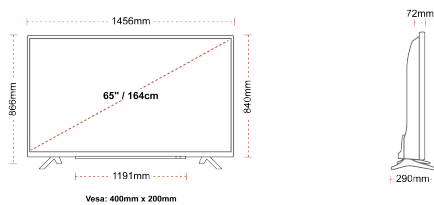

G

109kWh/1000

HIGHLIGHTS

- ⌵ Android TV
- ⌵ Google Assistant
- ⌵ Chromecast Built in
- ⌵ 4K UHD HDR
- ⌵ Dolby Vision HDR
- ⌵ Google Play Store

CONNECTIONS

SIZE

DISPLAY

Screen Size (inch / cm)	65" / 164cm
Panel Type	Direct Back Light (DLED)
Resolution	Ultra HD (3840 x 2160)
Brightness	350

MECHANICAL

Boxed dimensions (mm)	1620 x 165 x 1010
Dimensions with stand (mm)	1456 x 290 x 866
Dimensions without Stand (mm)	1456 x 72 x 840
Gross Weight (kg)	28
Net Weight (kg)	21
VESA (Wall mount) WxH	400mm x 200mm
Screw Size	M6