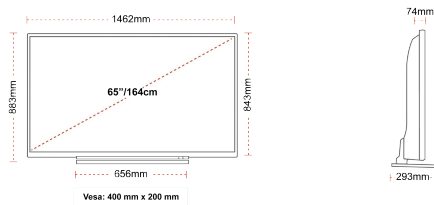

## SIZE

## DISPLAY

Screen Size (inch / cm)	65" / 164cm
Panel Type	Direct Back Light (DLED)
Resolution	Ultra HD (3840 x 2160)
Brightness	350

## MECHANICAL

Boxed dimensions (mm)	1620 x 165 x 995
Dimensions with stand (mm)	1462 x 293 x 879
Dimensions without Stand (mm)	1462 x 74 x 843
Gross Weight (kg)	31
Net Weight (kg)	24
VESA (Wall mount) WxH	400mm x 200mm
Screw Size	M6