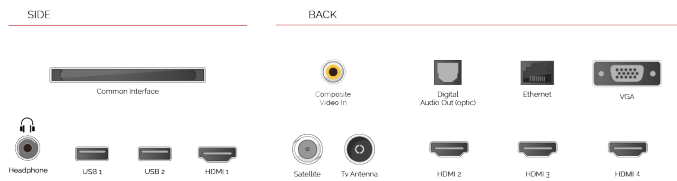

CONNECTIONS

SIZE

DISPLAY

Screen Size (inch / cm)	65" / 164cm
Panel Type	Direct Back Light (DLED)
Resolution	Ultra HD (3840 x 2160)
Brightness	350

SOUND

Dolby Audio™	Yes
Audio Output Power (RMS)	2x12W
Speaker Type	Down Firing
Internal Subwoofer	No
Sound Modes	Music, Movie, Speech, Classic, Flat, User
DTS	Yes
Equalizer	5 band
Onkyo	Sound by Onkyo