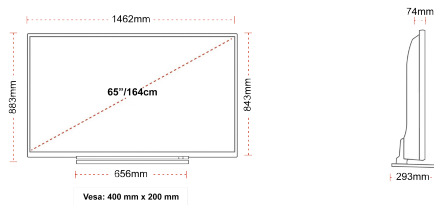

CONNECTIONS

SIZE

DISPLAY

Screen Size (inch / cm)	65" / 164cm
Panel Type	Direct Back Light (DLED)
Resolution	Ultra HD (3840 x 2160)
Brightness	350

SOUND

Dolby Audio™	Yes
Audio Output Power (RMS)	2x12W
Speaker Type	Down Firing
Internal Subwoofer	No
Sound Modes	Music, Movie, Speech, Classic, Flat, User
DTS	Yes
Equalizer	5 band
Onkyo	Sound by Onkyo

MECHANICAL

Boxed dimensions (mm)	1620 x 165 x 995
Dimensions with stand (mm)	1462 x 293 x 879
Dimensions without Stand (mm)	1462 x 74 x 843
Gross Weight (kg)	31
Net Weight (kg)	24
VESA (Wall mount) WxH	400mm x 200mm
Screw Size	M6