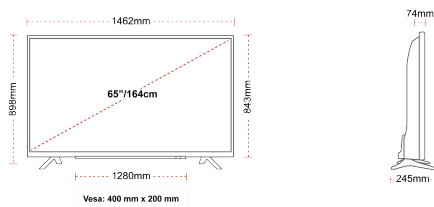

HIGHLIGHTS

- ⊞ Android TV
- ⊞ Google Assistant
- ⊞ Chromecast Built in
- ⊞ 4K UHD HDR
- ⊞ Dolby Vision HDR
- ⊞ Google Play Store

CONNECTIONS

SIZE

DISPLAY

Screen Size (inch / cm)	65" / 164cm
Panel Type	Direct Back Light (DLED)
Resolution	Ultra HD (3840 x 2160)
Brightness	350

MECHANICAL

Boxed dimensions (mm)	1620 x 165 x 1010
Dimensions with stand (mm)	1462 x 245 x 898
Dimensions without Stand (mm)	1462 x 74 x 843
Gross Weight (kg)	28
Net Weight (kg)	21
VESA (Wall mount) WxH	400mm x 200mm
Screw Size	M6