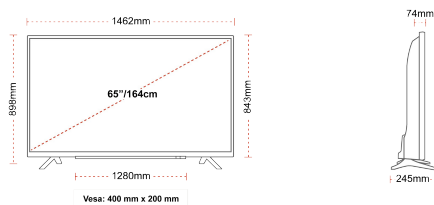

HIGHLIGHTS

- ⊗ Android TV
- ⊗ Google Assistant
- ⊗ Chromecast Built in
- ⊗ 4K UHD HDR
- ⊗ Dolby Vision HDR
- ⊗ Google Play Store

CONNECTIONS

SIZE

DISPLAY

Screen Size (inch / cm)	65" / 164cm
Panel Type	Direct Back Light (DLED)
Resolution	Ultra HD (3840 x 2160)
Brightness	350

MECHANICAL

Boxed dimensions (mm)	1620 x 165 x 1010
Dimensions with stand (mm)	1462 x 245 x 898
Dimensions without Stand (mm)	1462 x 74 x 843
Gross Weight (kg)	28
Net Weight (kg)	21
VESA (Wall mount) WxH	400mm x 200mm
Screw Size	M6