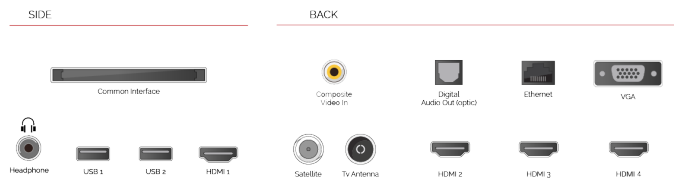

CONNECTIONS

SIZE