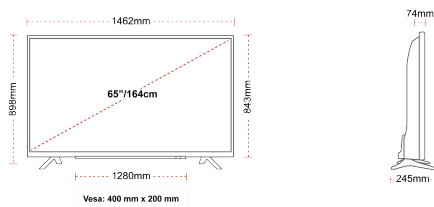

HIGHLIGHTS

- ⊗ Android TV
- ⊗ Google Assistant
- ⊗ Chromecast Built in
- ⊗ 4K UHD HDR
- ⊗ Dolby Vision HDR
- ⊗ Google Play Store

CONNECTIONS

SIZE

DISPLAY

Screen Size (inch / cm)	65" / 164cm
Panel Type	Direct Back Light (DLED)
Resolution	Ultra HD (3840 x 2160)
Brightness	350

MECHANICAL

Boxed dimensions (mm)	1620 x 165 x 1010
Dimensions with stand (mm)	1462 x 245 x 898
Dimensions without Stand (mm)	1462 x 74 x 843
Gross Weight (kg)	28
Net Weight (kg)	21
VESA (Wall mount) WxH	400mm x 200mm
Screw Size	M6