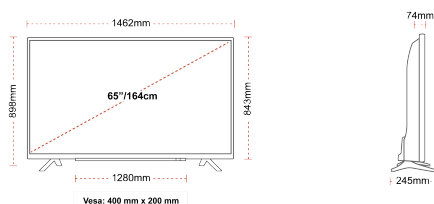

CONNECTIONS

SIZE

DISPLAY

| | |
|-------------------------|--------------------------|
| Screen Size (inch / cm) | 65" / 164cm |
| Panel Type | Direct Back Light (DLED) |
| Resolution | Ultra HD (3840 x 2160) |
| Brightness | 350 |

MECHANICAL

| | |
|-------------------------------|-------------------|
| Boxed dimensions (mm) | 1620 x 165 x 1010 |
| Dimensions with stand (mm) | 1462 x 245 x 898 |
| Dimensions without Stand (mm) | 1462 x 74 x 843 |
| Gross Weight (kg) | 28 |
| Net Weight (kg) | 21 |
| VESA (Wall mount) WxH | 400mm x 200mm |
| Screw Size | M |