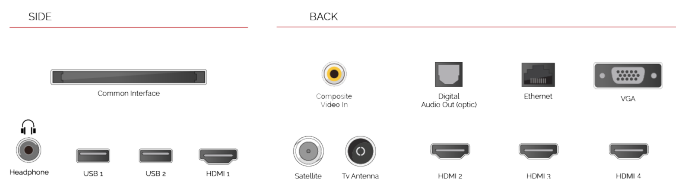

CONNECTIONS

SIZE

DISPLAY

| | |
|-------------------------|--------------------------|
| Screen Size (inch / cm) | 65" / 164cm |
| Panel Type | Direct Back Light (DLED) |
| Resolution | Ultra HD (3840 x 2160) |
| Brightness | 350 |