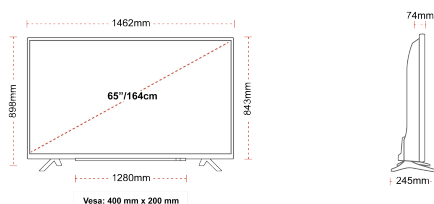

DISPLAY

Screen Size (inch / cm)	65" / 164cm
Panel Type	Direct Back Light (DLED)
Resolution	Ultra HD (3840 x 2160)
Brightness	350

SOUND

Dolby Audio™	Yes
Audio Output Power (RMS)	2x12W
Speaker Type	Down Firing
Internal Subwoofer	No
Sound Modes	Smart, Movie, Music, News
DTS	Yes
Equalizer	5 band
Onkyo	No

ACCESSORIES

Remote Control	Yes
Remote Control Battery	Yes
Quick Start Guide	Yes
Small Remote Control	No

VIDEO

Wide Color Gamut	No
HDR	Yes
Picture Modes	User, Standard, Vivid, Sport, Movie, Game
Dolby Vision HDR	Yes
TRU Flow	No
TRU Resolution	Yes
TRU Micro Dimming	Yes

TUNER / BROADCASTING

HEVC (H.265) Decoder	Yes
Tuner Type	HD DVB-T2/C/S2
UHD from Satellite	Yes
Dual Tuner	No
Electronic Program Guide (EPG)	Yes
Auto Search	Yes
Program Storage Capacity (Analog)	200
Program Storage Capacity (Digital S/S2)	10000
Program Storage Capacity (Digital T/T2/C)	1000+1000

CONNECTIONS

CI+	Yes
HDMI™	4 HDMI
USB	2 USB
Component (YPbPr) in	via VGA
Composite Video/Audio in	Yes
Scart	No
Ethernet	Yes
Headphone Out	Yes
Antenna Input	Yes
VGA (PC in - D-Sub15)	Yes

SMART TV FEATURES

HBBTV ver 2.0.2	Yes
Audio-Video Sharing (AVS)	No
Smart Portal	Android TV
Toshiba TV Smart Center	No
Web Browser	No
Netflix	Yes
YouTube™	Yes
Bluetooth	Yes
Screen Mirroring	Chromecast
Prime Video	Yes
Google Assistant	Google Assistant
Amazon Alexa	No

MECHANICAL

Boxed dimensions (mm)	1620 x 165 x 1010
Dimensions with stand (mm)	1462 x 245 x 898
Dimensions without Stand (mm)	1462 x 74 x 843
Gross Weight (kg)	28
Net Weight (kg)	21
VESA (Wall mount) WxH	400mm x 200mm
Screw Size	M

POWER / ENERGY

Stand-By Energy Consumption (Average)	<0.5W
Working Voltage - Frequency	220-240V AC
12V TV (Mobile TV)	No