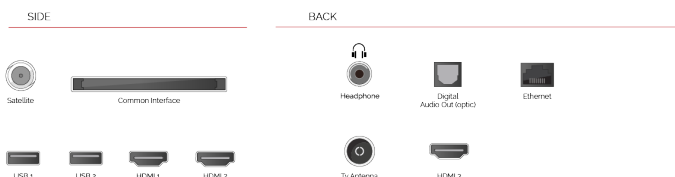

CONNECTIONS

SIZE

DISPLAY

Screen Size (inch / cm)	65" / 164cm
Panel Type	Direct Back Light (DLED)
Resolution	Ultra HD (3840 x 2160)
Brightness	350

SOUND

Dolby Audio™	Yes
Audio Output Power (RMS)	2x12W
Speaker Type	Down Firing
Internal Subwoofer	Yes
Sound Modes	Smart, Movie, Music, News
DTS	Yes
Equalizer	5 band
Onkyo	Sound by Onkyo