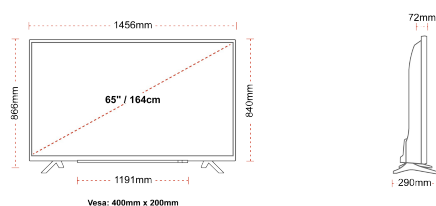

CONNECTIONS

SIZE

DISPLAY

Screen Size (inch / cm)	65" / 164cm
Panel Type	Direct Back Light (DLED)
Resolution	Ultra HD (3840 x 2160)
Brightness	350

SOUND

Dolby Audio™	Yes
Audio Output Power (RMS)	2x12W
Speaker Type	Down Firing
Internal Subwoofer	Yes
Sound Modes	Smart, Movie, Music, News
DTS	Yes
Equalizer	5 band
Onkyo	Sound by Onkyo

MECHANICAL

Boxed dimensions (mm)	1620 x 165 x 1010
Dimensions with stand (mm)	1456 x 290 x 866
Dimensions without Stand (mm)	1456 x 72 x 840
Gross Weight (kg)	27,5
Net Weight (kg)	20,5
VESA (Wall mount) WxH	400mm x 200mm
Screw Size	M6