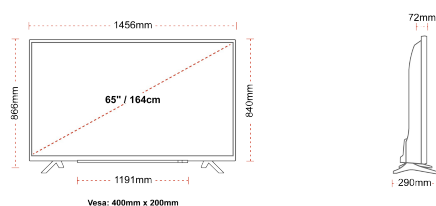

DISPLAY

Screen Size (inch / cm)	65" / 164cm
Panel Type	Direct Back Light (DLED)
Resolution	Ultra HD (3840 x 2160)
Brightness	350

SOUND

Dolby Audio™	Yes
Audio Output Power (RMS)	2x12W
Speaker Type	Down Firing
Internal Subwoofer	Yes
Sound Modes	Smart, Movie, Music, News
DTS	Yes
Equalizer	5 band
Onkyo	Sound by Onkyo

ACCESSORIES

Remote Control	Yes
Remote Control Battery	Yes
Quick Start Guide	Yes
Small Remote Control	No

VIDEO

Wide Color Gamut	Yes
HDR	Yes
Picture Modes	User, Standard, Vivid, Sport, Movie, Game
Dolby Vision HDR	Yes
TRU Flow	No
TRU Resolution	Yes
TRU Micro Dimming	Yes

TUNER / BROADCASTING

HEVC (H.265) Decoder	Yes
Tuner Type	HD DVB-T2/C/S2
UHD from Satellite	Yes
Dual Tuner	No
Electronic Program Guide (EPG)	Yes
Auto Search	Yes
Program Storage Capacity (Analog)	200
Program Storage Capacity (Digital S/S2)	10000
Program Storage Capacity (Digital T/T2/C)	1000+1000

CONNECTIONS

CI+	Yes
HDMI™	3 HDMI
USB	2 USB
Component (YPbPr) in	No
Composite Video/Audio in	Yes
Scart	No
Ethernet	Yes
Headphone Out	Yes
Antenna Input	Yes
VGA (PC in - D-Sub15)	No

SMART TV FEATURES

HBBTV ver 2.0.2	Yes
Audio-Video Sharing (AVS)	No
Smart Portal	Android TV
Toshiba TV Smart Center	No
Web Browser	No
Netflix	Yes
YouTube™	Yes
Bluetooth	Yes
Screen Mirroring	Chromecast
Prime Video	Yes
Google Assistant	Google Assistant
Amazon Alexa	No

MECHANICAL

Boxed dimensions (mm)	1620 x 165 x 1010
Dimensions with stand (mm)	1456 x 290 x 866
Dimensions without Stand (mm)	1456 x 72 x 840
Gross Weight (kg)	27,5
Net Weight (kg)	20,5
VESA (Wall mount) WxH	400mm x 200mm
Screw Size	M6

POWER / ENERGY

Stand-By Energy Consumption (Average)	<0.5W
Working Voltage - Frequency	220-240V AC
12V TV (Mobile TV)	No