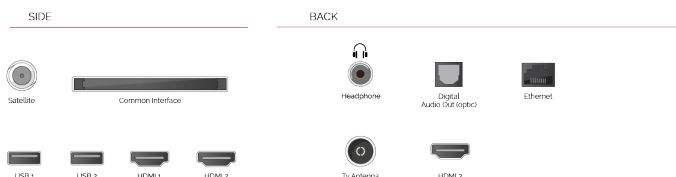

CONNECTIONS

SIZE

DISPLAY

Screen Size (inch / cm)	65" / 164cm
Panel Type	Direct Back Light (DLED)
Resolution	Ultra HD (3840 x 2160)
Brightness	350

SOUND

Dolby Audio™	Yes
Audio Output Power (RMS)	2x12W
Speaker Type	Down Firing
Internal Subwoofer	Yes
Sound Modes	Smart, Movie, Music, News
DTS	Yes
Equalizer	5 band
Onkyo	Sound by Onkyo