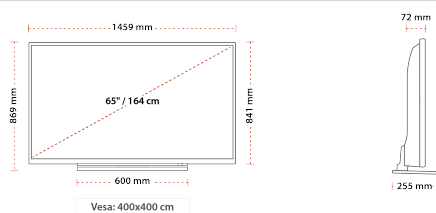

HIGHLIGHTS

- ⌕ 4K HDR UHD
- ⌕ TRU Picture Engine
- ⌕ 4x HDMI, 2x USB
- ⌕ Wide Color Gamut (WCG)
- ⌕ Sound by Onkyo

CONNECTIONS

SIZE

DISPLAY

Screen Size (inch / cm)	65" / 164cm
Panel Type	DLED
Resolution	Ultra HD (3840 x 2160)
Brightness	350

MECHANICAL

Boxed dimensions (mm)	1620 X 190 X 1006
Dimensions with stand (mm)	255 x 1459 x 869
Dimensions without Stand (mm)	72 x 1459 x 841
Gross Weight (kg)	37
Net Weight (kg)	30
VESA (Wall mount) WxH	400mm x 400mm