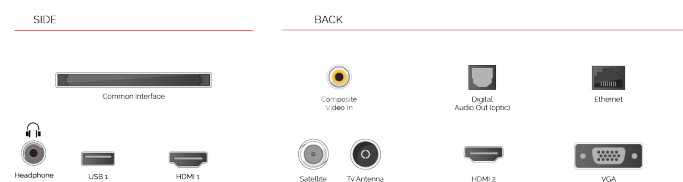

TRU
RESOLUTION

Automatically up-scales non 4K content so you can experience your favourite movies and TV shows in the highest resolution.

TRU
FLOW

Predicts the frame in between the frames to create smoother viewing in fast-paced scenes. Perfect for sport and movies.

TRU
MICRODIMMING

Enhances the contrast of an image by optimising the darker and brighter regions to create a more realistic image.

SOUND BY
ONKYO

Working in collaboration with Onkyo, a global force in audio, Toshiba is bringing TV to life with enhanced sound quality. Tuned by Onkyo engineers, the speakers are designed to ensure life-like, precise sound that can be heard equally well from any seat in the room.

HIGHLIGHTS

- ⌕ 4K HDR UHD
- ⌕ TRU Picture Engine
- ⌕ 4x HDMI, 2x USB
- ⌕ Wide Color Gamut (WCG)
- ⌕ Sound by Onkyo

CONNECTIONS

SIZE

DISPLAY

Screen Size (inch / cm)	65" / 164cm
Panel Type	DLED
Resolution	Ultra HD (3840 x 2160)
Brightness	350