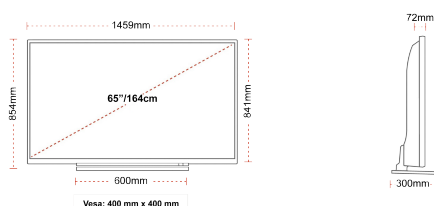

HIGHLIGHTS

- ⌕ 4K HDR UHD
- ⌕ TRU Picture Engine
- ⌕ 4x HDMI, 2x USB
- ⌕ Dolby Vision HDR
- ⌕ Wide Color Gamut (WCG)
- ⌕ Sound by Onkyo

CONNECTIONS

SIZE

DISPLAY

Screen Size (inch / cm)	65" / 164cm
Panel Type	DLED
Resolution	Ultra HD (3840 x 2160)
Brightness	350

MECHANICAL

Boxed dimensions (mm)	1620 X 190 X 1006
Dimensions with stand (mm)	1459 x 300 x 854
Dimensions without Stand (mm)	1459 x 72 x 841
Gross Weight (kg)	38,5
Net Weight (kg)	31
VESA (Wall mount) WxH	400mm x 400mm