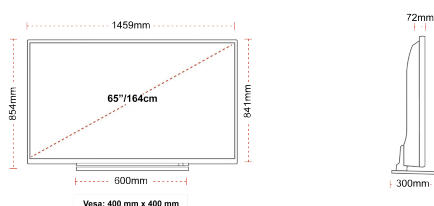

HIGHLIGHTS

- ⌵ 4K HDR UHD
- ⌵ TRU Picture Engine
- ⌵ 4x HDMI, 2x USB
- ⌵ Dolby Vision HDR
- ⌵ Wide Color Gamut (WCG)
- ⌵ Sound by Onkyo

CONNECTIONS

SIZE

DISPLAY

Screen Size (inch / cm)	65" / 164cm
Panel Type	DLED
Resolution	Ultra HD (3840 x 2160)
Brightness	350

MECHANICAL

Boxed dimensions (mm)	1620 X 190 X 1006
Dimensions with stand (mm)	1459 x 300 x 854
Dimensions without Stand (mm)	1459 x 72 x 841
Gross Weight (kg)	38,5
Net Weight (kg)	31
VESA (Wall mount) WxH	400mm x 400mm