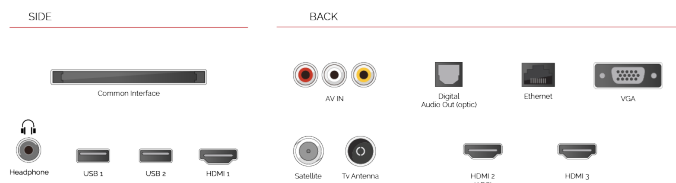

 **alex** | **built-in**

With Amazon Dash Replenishment, the Toshiba Smart TVs tracks your usage and automatically orders its own replacement batteries so you never run out.

 **4KHDR™
ULTRA HD**

Awarded the 4K HDR Ultra HD logo, all our 4K HDR TVs have been proven to deliver and faithfully display 4K HDR content in all its glory.

CONNECTIONS

SIZE

DISPLAY

Screen Size (inch / cm)	65" / 164cm
Panel Type	DLED
Resolution	Ultra HD (3840 x 2160)
Brightness	350

SOUND

Dolby Audio™	Yes
Audio Output Power (RMS)	2x12W
Speaker Type	Down Firing
Internal Subwoofer	Yes
Sound Modes	Music, Movie, Speech, Classic, Flat, User
DTS	Yes
Equalizer	5 band
Onkyo	No