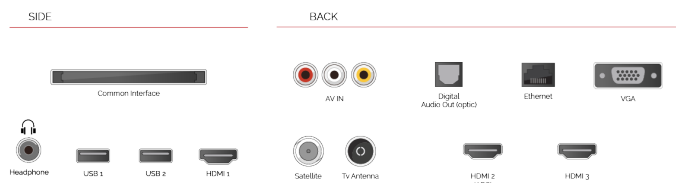

CONNECTIONS

SIZE

DISPLAY

Screen Size (inch / cm)	65" / 164cm
Panel Type	DLED
Resolution	Ultra HD (3840 x 2160)
Brightness	350

SOUND

Dolby Audio™	Yes
Audio Output Power (RMS)	2x12W
Speaker Type	Down Firing
Internal Subwoofer	Yes
Sound Modes	Music, Movie, Speech, Classic, Flat, User
DTS	Yes
Equalizer	5 band
Onkyo	No