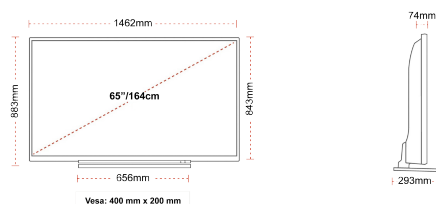

CONNECTIONS

SIZE

DISPLAY

Screen Size (inch / cm)	65" / 164cm
Panel Type	DLED
Resolution	Ultra HD (3840 x 2160)
Brightness	350

SOUND

Dolby Audio™	Yes
Audio Output Power (RMS)	2x12W
Speaker Type	Down Firing
Internal Subwoofer	Yes
Sound Modes	Music, Movie, Speech, Classic, Flat, User
DTS	Yes
Equalizer	5 band
Onkyo	No

MECHANICAL

Boxed dimensions (mm)	1620 x 165 x 995
Dimensions with stand (mm)	1462 x 293 x 883
Dimensions without Stand (mm)	1462 x 74 x 843
Gross Weight (kg)	31
Net Weight (kg)	24
VESA (Wall mount) WxH	400mm x 200mm
Screw Size	M