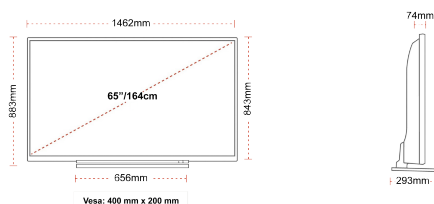

CONNECTIONS

SIZE

DISPLAY

Screen Size (inch / cm)	65" / 164cm
Panel Type	DLED
Resolution	Ultra HD (3840 x 2160)
Brightness	350

SOUND

Dolby Audio™	Yes
Audio Output Power (RMS)	2x12W
Speaker Type	Down Firing
Internal Subwoofer	Yes
Sound Modes	Music, Movie, Speech, Classic, Flat, User
DTS	Yes
Equalizer	5 band
Onkyo	No

MECHANICAL

Boxed dimensions (mm)	1620 x 165 x 995
Dimensions with stand (mm)	1462 x 293 x 883
Dimensions without Stand (mm)	1462 x 74 x 843
Gross Weight (kg)	31
Net Weight (kg)	24
VESA (Wall mount) WxH	400mm x 200mm
Screw Size	M