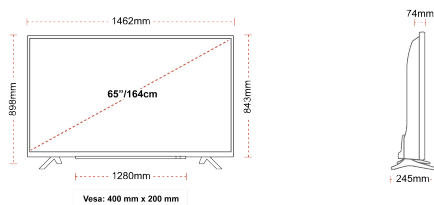

G

109kWh/1000

G

HDR
 149kWh/1000

HIGHLIGHTS

- ⌕ 4K HDR UHD
- ⌕ TRU Picture Engine
- ⌕ 3x HDMI, 2x USB
- ⌕ Dolby Vision HDR
- ⌕ HDR10 & HLG
- ⌕ Internal WLAN

CONNECTIONS

SIZE

DISPLAY

Screen Size (inch / cm)	65" / 164cm
Panel Type	DLED
Resolution	Ultra HD (3840 x 2160)
Brightness	350

SOUND

Dolby Audio™	Yes
Audio Output Power (RMS)	2x12W
Speaker Type	Down Firing
Internal Subwoofer	Yes
Sound Modes	Music, Movie, Speech, Classic, Flat, User
DTS	Yes
Equalizer	5 band
Onkyo	No

MECHANICAL

Boxed dimensions (mm)	1620 x 165 x 1010
Dimensions with stand (mm)	1462 x 245 x 898
Dimensions without Stand (mm)	1462 x 74 x 843
Gross Weight (kg)	27,5
Net Weight (kg)	20,5
VESA (Wall mount) WxH	400mm x 200mm
Screw Size	M6