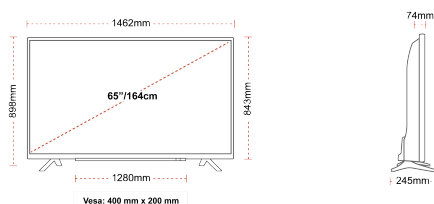

G

109kWh/1000

G

HDR
 149kWh/1000

HIGHLIGHTS

- ⌵ 4K HDR UHD
- ⌵ TRU Picture Engine
- ⌵ 3x HDMI, 2x USB
- ⌵ Dolby Vision HDR
- ⌵ HDR10 & HLG
- ⌵ Internal WLAN

CONNECTIONS

SIZE

DISPLAY

Screen Size (inch / cm)	65" / 164cm
Panel Type	DLED
Resolution	Ultra HD (3840 x 2160)
Brightness	350

SOUND

Dolby Audio™	Yes
Audio Output Power (RMS)	2x12W
Speaker Type	Down Firing
Internal Subwoofer	Yes
Sound Modes	Music, Movie, Speech, Classic, Flat, User
DTS	Yes
Equalizer	5 band
Onkyo	No

MECHANICAL

Boxed dimensions (mm)	1620 x 165 x 1010
Dimensions with stand (mm)	1462 x 245 x 898
Dimensions without Stand (mm)	1462 x 74 x 843
Gross Weight (kg)	27,5
Net Weight (kg)	20,5
VESA (Wall mount) WxH	400mm x 200mm
Screw Size	M6