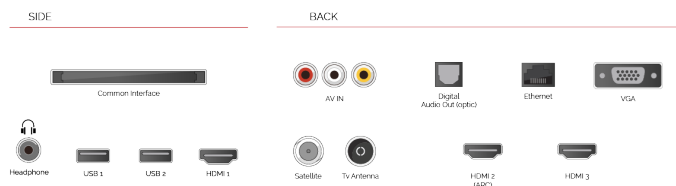

G

109kWh/1000

G

HDR
 149kWh/1000

HIGHLIGHTS

- ⌵ 4K HDR UHD
- ⌵ TRU Picture Engine
- ⌵ 3x HDMI, 2x USB
- ⌵ Dolby Vision HDR
- ⌵ HDR10 & HLG
- ⌵ Internal WLAN

CONNECTIONS

SIZE

DISPLAY

Screen Size (inch / cm)	65" / 164cm
Panel Type	DLED
Resolution	Ultra HD (3840 x 2160)
Brightness	350

SOUND

Dolby Audio™	Yes
Audio Output Power (RMS)	2x12W
Speaker Type	Down Firing
Internal Subwoofer	Yes
Sound Modes	Music, Movie, Speech, Classic, Flat, User
DTS	Yes
Equalizer	5 band
Onkyo	No