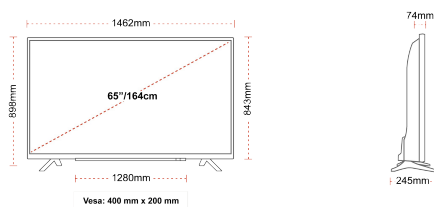

G

109kWh/1000

G

HDR
 149kWh/1000

HIGHLIGHTS

- ⌕ 4K HDR UHD
- ⌕ TRU Picture Engine
- ⌕ 3x HDMI, 2x USB
- ⌕ Dolby Vision HDR
- ⌕ HDR10 & HLG
- ⌕ Internal WLAN

CONNECTIONS

SIZE

DISPLAY

Screen Size (inch / cm)	65" / 164cm
Panel Type	DLED
Resolution	Ultra HD (3840 x 2160)
Brightness	350

SOUND

Dolby Audio™	Yes
Audio Output Power (RMS)	2x12W
Speaker Type	Down Firing
Internal Subwoofer	Yes
Sound Modes	Music, Movie, Speech, Classic, Flat, User
DTS	Yes
Equalizer	5 band
Onkyo	No

MECHANICAL

Boxed dimensions (mm)	1620 x 165 x 1010
Dimensions with stand (mm)	1462 x 245 x 898
Dimensions without Stand (mm)	1462 x 74 x 843
Gross Weight (kg)	27,5
Net Weight (kg)	20,5
VESA (Wall mount) WxH	400mm x 200mm
Screw Size	M6