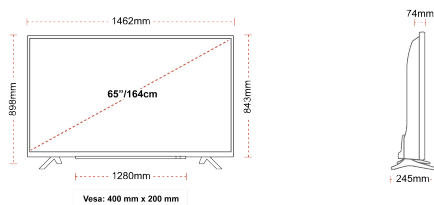

G

109kWh/1000

G

HDR
 149kWh/1000

HIGHLIGHTS

- ⌵ 4K HDR UHD
- ⌵ TRU Picture Engine
- ⌵ 3x HDMI, 2x USB
- ⌵ Dolby Vision HDR
- ⌵ HDR10 & HLG
- ⌵ Internal WLAN

CONNECTIONS

SIZE

DISPLAY

Screen Size (inch / cm)	65" / 164cm
Panel Type	DLED
Resolution	Ultra HD (3840 x 2160)
Brightness	350

SOUND

Dolby Audio™	Yes
Audio Output Power (RMS)	2x12W
Speaker Type	Down Firing
Internal Subwoofer	Yes
Sound Modes	Music, Movie, Speech, Classic, Flat, User
DTS	Yes
Equalizer	5 band
Onkyo	No

MECHANICAL

Boxed dimensions (mm)	1620 x 165 x 1010
Dimensions with stand (mm)	1462 x 245 x 898
Dimensions without Stand (mm)	1462 x 74 x 843
Gross Weight (kg)	27,5
Net Weight (kg)	20,5
VESA (Wall mount) WxH	400mm x 200mm
Screw Size	M6