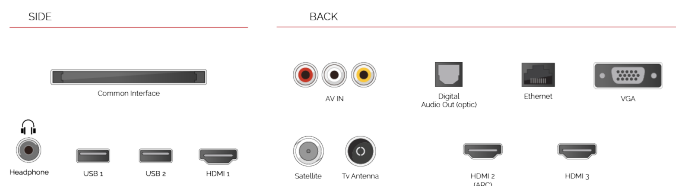

G

109kWh/1000

G

HDR
 149kWh/1000

HIGHLIGHTS

- ⌕ 4K HDR UHD
- ⌕ TRU Picture Engine
- ⌕ 3x HDMI, 2x USB
- ⌕ Dolby Vision HDR
- ⌕ HDR10 & HLG
- ⌕ Internal WLAN

CONNECTIONS

SIZE

DISPLAY

Screen Size (inch / cm)	65" / 164cm
Panel Type	DLED
Resolution	Ultra HD (3840 x 2160)
Brightness	350

SOUND

Dolby Audio™	Yes
Audio Output Power (RMS)	2x12W
Speaker Type	Down Firing
Internal Subwoofer	Yes
Sound Modes	Music, Movie, Speech, Classic, Flat, User
DTS	Yes
Equalizer	5 band
Onkyo	No