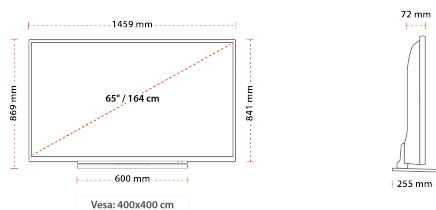

HIGHLIGHTS

- ⌵ Ultra HD (4K)
- ⌵ 3x HDMI™, 2x USB
- ⌵ Dolby Vision HDR
- ⌵ HDR10
- ⌵ HLG (Hybrid Log Gamma)
- ⌵ Sound by Onkyo

CONNECTIONS

SIZE

DISPLAY

Screen Size (inch / cm)	65" / 165cm
Panel Type	D-LED
Resolution	UHD (3840 x 2160)
Brightness	350

MECHANICAL

Boxed dimensions (mm)	1620 X 190 X 1006
Dimensions with stand (mm)	255 x 1459 x 869
Dimensions without Stand (mm)	72 x 1459 x 841
Gross Weight (kg)	37
Net Weight (kg)	30
VESA (Wall mount) WxH	400 x 400