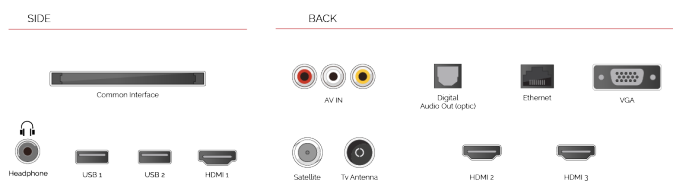

CONNECTIONS

SIZE