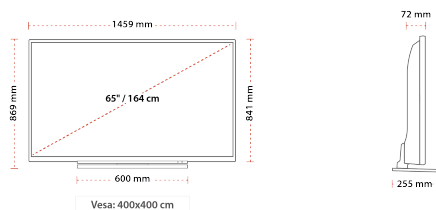

DISPLAY

Screen Size (inch / cm)	65" / 165cm
Panel Type	D-LED
Resolution	UHD (3840 x 2160)
Brightness	350

SOUND

Dolby Audio™	Yes
Audio Output Power (RMS)	2x12W
Speaker Type	Downfiring Speaker Box
Internal Subwoofer	No
Sound Modes	Music, Movie, Speech, Classic, Flat, User
DTS	DTS™ HD + DTS™ TruSurround
Equalizer	5 Band

ACCESSORIES

Remote Control	Yes
Remote Control Battery	Yes
Quick Start Guide	Yes
Small Remote Control	No

VIDEO

Wide Color Gamut	No
HDR	HDR10, HLG, Dolby Vision HDR
Picture Modes	Dynamic, Game, Sports, Cinema, Natural, User
Dolby Vision HDR	Yes

TUNER / BROADCASTING

HEVC (H.265) Decoder	Yes
Tuner Type	HD DVB-T2/C/S2
UHD from Satellite	Yes
Dual Tuner	No
Electronic Program Guide (EPG)	Yes
Auto Search	Yes
Program Storage Capacity (Analog)	200
Program Storage Capacity (Digital S/S2)	10000
Program Storage Capacity (Digital T/T2/C)	800

CONNECTIONS

CI+	Yes
HDMI™	3x HDMI™™ 2.0
USB	2x USB2.0
Component (YPbPr) in	via VGA
Composite Video/Audio in	Yes
Scart	No
Ethernet	Yes
Headphone Out	Yes
Antenna Input	Yes
VGA (PC in - D-Sub15)	Yes

SMART TV FEATURES

HBBTV ver 2.0.2	Yes
Audio-Video Sharing (AVS)	Yes
Smart Portal	Toshiba
Toshiba TV Smart Center	No
Web Browser	Yes
Netflix	Yes
YouTube™	Yes
Freeview Play	Yes
Bluetooth	No
Screen Mirroring	Miracast
Amazon Dash	Enabled
Amazon Alexa	Yes

MECHANICAL

Boxed dimensions (mm)	1620 X 190 X 1006
Dimensions with stand (mm)	255 x 1459 x 869
Dimensions without Stand (mm)	72 x 1459 x 841
Gross Weight (kg)	37
Net Weight (kg)	30
VESA (Wall mount) WxH	400 x 400

POWER / ENERGY

SDR Energy efficiency class	A+
Stand-By Energy Consumption (Average)	0,5W
SDR on mode energy consumption (kWh / 1000h)	118W
Working Voltage - Frequency	220-240VAC 50Hz
Luminance %	72%
12V TV (Mobile TV)	No