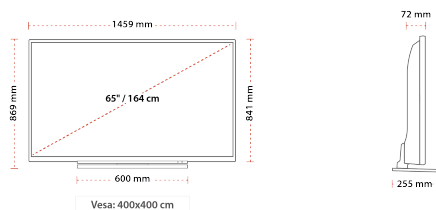

HIGHLIGHTS

- ⌵ Ultra HD (4K)
- ⌵ 3x HDMI™, 2x USB
- ⌵ Dolby Vision HDR
- ⌵ HDR10
- ⌵ HLG (Hybrid Log Gamma)
- ⌵ Internal WLAN

CONNECTIONS

SIZE

DISPLAY

Screen Size (inch / cm)	65" / 165cm
Panel Type	D-LED
Resolution	UHD (3840 x 2160)
Brightness	350

MECHANICAL

Boxed dimensions (mm)	1620 X 190 X 1006
Dimensions with stand (mm)	255 x 1459 x 869
Dimensions without Stand (mm)	72 x 1459 x 841
Gross Weight (kg)	37
Net Weight (kg)	30
VESA (Wall mount) WxH	400 x 400