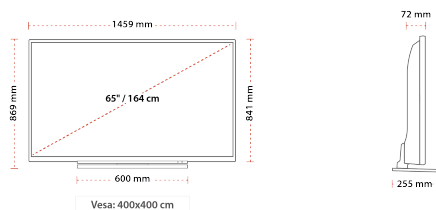

HIGHLIGHTS

- ⌕ Ultra HD (4K)
- ⌕ 3x HDMI™, 2x USB
- ⌕ Dolby Vision HDR
- ⌕ HDR10
- ⌕ HLG (Hybrid Log Gamma)
- ⌕ Internal WLAN

CONNECTIONS

SIZE

DISPLAY

Screen Size (inch / cm)	65" / 165cm
Panel Type	D-LED
Resolution	UHD (3840 x 2160)
Brightness	350

MECHANICAL

Boxed dimensions (mm)	1620 X 190 X 1006
Dimensions with stand (mm)	255 x 1459 x 869
Dimensions without Stand (mm)	72 x 1459 x 841
Gross Weight (kg)	37
Net Weight (kg)	30
VESA (Wall mount) WxH	400 x 400