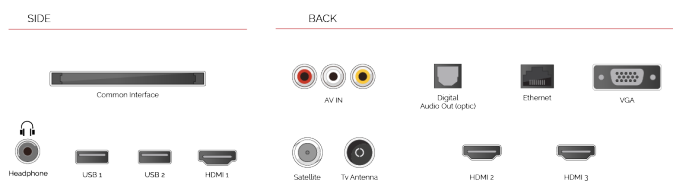

HIGHLIGHTS

- ⌵ Ultra HD (4K)
- ⌵ 3x HDMI™, 2x USB
- ⌵ Dolby Vision HDR
- ⌵ HDR10
- ⌵ HLG (Hybrid Log Gamma)
- ⌵ Internal WLAN

CONNECTIONS

SIZE

DISPLAY

Screen Size (inch / cm)	65" / 165cm
Panel Type	D-LED
Resolution	UHD (3840 x 2160)
Brightness	350

SOUND

Dolby Audio™	Yes
Audio Output Power (RMS)	2x12W
Speaker Type	Downfiring Speaker Box
Internal Subwoofer	No
Sound Modes	Music, Movie, Speech, Classic, Flat, User
DTS	DTS™ HD + DTS™ TruSurround
Equalizer	5 Band