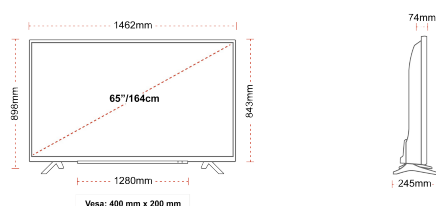

DISPLAY

Screen Size (inch / cm)	65" / 164cm
Panel Type	D-LED
Resolution	UHD (3840 x 2160)
Brightness	350

SOUND

Dolby Audio™	Yes
Speaker Type	Downfiring Speaker Box
Internal Subwoofer	No
Sound Modes	Music, Movie, Speech, Classic, Flat, User
DTS	DTS HD + DTS TruSurround
Equalizer	5 Band
Onkyo	Sound by Onkyo

ACCESSORIES

Remote Control	Yes
Remote Control Battery	Yes
Quick Start Guide	Yes
Small Remote Control	No

VIDEO

Wide Color Gamut	No
HDR	HDR10, HLG, Dolby Vision HDR
Picture Modes	Dynamic, Game, Sports, Cinema, Natural, User
Dolby Vision HDR	Yes

TUNER / BROADCASTING

HEVC (H.265) Decoder	Yes
Tuner Type	HD DVB-T2/C/S2
UHD from Satellite	Yes
Dual Tuner	No
Electronic Program Guide (EPG)	Yes
Auto Search	Yes
Program Storage Capacity (Analog)	200
Program Storage Capacity (Digital S/S2)	10000
Program Storage Capacity (Digital T/T2/C)	800

CONNECTIONS

CI+	Yes
HDMI™	3x HDMI 2.0
USB	2x USB2.0
Component (YPbPr) in	via VGA
Composite Video/Audio in	Yes
Scart	No
Ethernet	Yes
Headphone Out	Yes
Antenna Input	Yes
VGA (PC in - D-Sub15)	Yes

SMART TV FEATURES

HBBTV ver 2.0.2	Yes
Audio-Video Sharing (AVS)	Yes
Smart Portal	Toshiba
Toshiba TV Smart Center	Yes
Web Browser	Yes
Netflix	Yes
YouTube™	Yes
Freeview Play	Yes
Bluetooth	Yes
Screen Mirroring	Miracast
Prime Video	Yes
Amazon Alexa	Works with Alexa

MECHANICAL

Boxed dimensions (mm)	1620 x 165 x 995
Dimensions with stand (mm)	1462 x 245 x 898
Dimensions without Stand (mm)	1462 x 74 x 843
VESA (Wall mount) WxH	400mm x 200mm

POWER / ENERGY

SDR Energy efficiency class	A+
Stand-By Energy Consumption (Average)	0,5W
SDR on mode energy consumption (kWh / 1000h)	118W
Working Voltage - Frequency	220-240VAC 50Hz
Luminance %	72%
12V TV (Mobile TV)	No