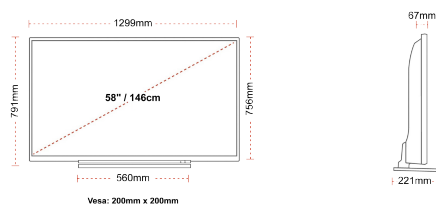

DISPLAY

Screen Size (inch / cm)	58" / 146cm
Panel Type	Direct Back Light (DLED)
Resolution	Ultra HD (3840 x 2160)
Brightness	350

SOUND

Dolby Audio™	Yes
Audio Output Power (RMS)	2x10W
Speaker Type	Down Firing
Internal Subwoofer	Yes
Sound Modes	Music, Movie, Speech, Classic, Flat, User
DTS	Yes
Equalizer	5 band
Onkyo	Sound by Onkyo

MECHANICAL

Boxed dimensions (mm)	1430 x 154 x 899
Dimensions with stand (mm)	1299 x 221 x 791
Dimensions without Stand (mm)	1299 x 67 x 756
Gross Weight (kg)	26
Net Weight (kg)	20
VESA (Wall mount) WxH	200mm x 200mm
Screw Size	M6