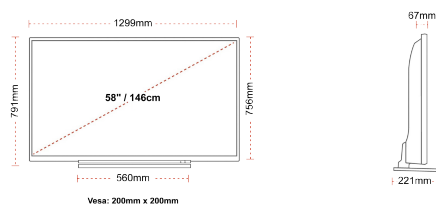

DISPLAY

| | |
|-------------------------|--------------------------|
| Screen Size (inch / cm) | 58" / 146cm |
| Panel Type | Direct Back Light (DLED) |
| Resolution | Ultra HD (3840 x 2160) |
| Brightness | 350 |

MECHANICAL

| | |
|-------------------------------|------------------|
| Boxed dimensions (mm) | 1430 x 154 x 899 |
| Dimensions with stand (mm) | 1299 x 221 x 791 |
| Dimensions without Stand (mm) | 1299 x 67 x 756 |
| Gross Weight (kg) | 26 |
| Net Weight (kg) | 20 |
| VESA (Wall mount) WxH | 200mm x 200mm |
| Screw Size | M6 |