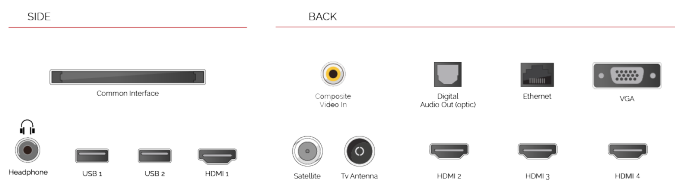

CONNECTIONS

SIZE