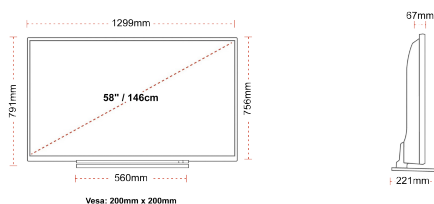

DISPLAY

Screen Size (inch / cm)	58" / 146cm
Panel Type	Direct Back Light (DLED)
Resolution	Ultra HD (3840 x 2160)
Brightness	350

SOUND

Dolby Audio™	Yes
Audio Output Power (RMS)	2x10W
Speaker Type	Down Firing
Internal Subwoofer	Yes
Sound Modes	Music, Movie, Speech, Classic, Flat, User
DTS	Yes
Equalizer	5 band
Onkyo	Sound by Onkyo

MECHANICAL

Boxed dimensions (mm)	1430 x 154 x 899
Dimensions with stand (mm)	1299 x 221 x 791
Dimensions without Stand (mm)	1299 x 67 x 756
Gross Weight (kg)	26
Net Weight (kg)	20
VESA (Wall mount) WxH	200mm x 200mm
Screw Size	M6