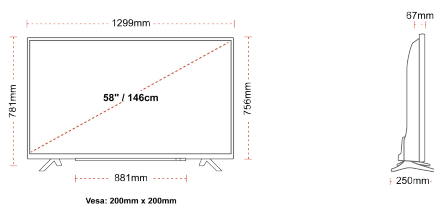

CONNECTIONS

SIZE

DISPLAY

Screen Size (inch / cm)	58" / 146cm
Panel Type	Direct Back Light (DLED)
Resolution	Ultra HD (3840 x 2160)
Brightness	350

SOUND

Dolby Audio™	Yes
Audio Output Power (RMS)	2x10W
Speaker Type	Down Firing
Internal Subwoofer	Yes
Sound Modes	Music, Movie, Speech, Classic, Flat, User
DTS	Yes
Equalizer	5 band
Onkyo	Sound by Onkyo

MECHANICAL

Boxed dimensions (mm)	1430 x 154 x 899
Dimensions with stand (mm)	1299 x 250 x 781
Dimensions without Stand (mm)	1299 x 67 x 756
Gross Weight (kg)	22
Net Weight (kg)	16
VESA (Wall mount) WxH	200mm x 200mm
Screw Size	M6