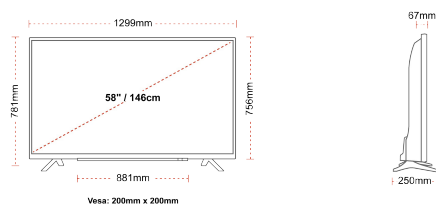

DISPLAY

Screen Size (inch / cm)	58" / 146cm
Panel Type	Direct Back Light (DLED)
Resolution	Ultra HD (3840 x 2160)
Brightness	350

SOUND

Dolby Audio™	Yes
Audio Output Power (RMS)	2x10W
Speaker Type	Down Firing
Internal Subwoofer	Yes
Sound Modes	Music, Movie, Speech, Classic, Flat, User
DTS	Yes
Equalizer	5 band
Onkyo	Sound by Onkyo

ACCESSORIES

Remote Control	Yes
Remote Control Battery	Yes
Quick Start Guide	Yes
Small Remote Control	No

VIDEO

Wide Color Gamut	No
HDR	Yes
Dolby Vision HDR	Yes
TRU Flow	Yes
TRU Resolution	Yes
TRU Micro Dimming	Yes

TUNER / BROADCASTING

HEVC (H.265) Decoder	Yes
Tuner Type	HD DVB-T2/C/S2
UHD from Satellite	Yes
Dual Tuner	No
Electronic Program Guide (EPG)	Yes
Auto Search	Yes
Program Storage Capacity (Analog)	200
Program Storage Capacity (Digital S/S2)	10000
Program Storage Capacity (Digital T/T2/C)	800

CONNECTIONS

CI+	Yes
HDMI™	4 HDMI
USB	2 USB
Component (YPbPr) in	via VGA
Composite Video/Audio in	Yes
Scart	No
Ethernet	Yes
Headphone Out	Yes
Antenna Input	Yes
VGA (PC in - D-Sub15)	Yes

SMART TV FEATURES

HBBTV ver 2.0.2	Yes
Audio-Video Sharing (AVS)	Yes
Smart Portal	Toshiba
Toshiba TV Smart Center	Yes
Web Browser	Yes
Netflix	Yes
YouTube™	Yes
Bluetooth	Yes
Screen Mirroring	Miracast
Prime Video	Yes
Google Assistant	Works with Google Assistant
Amazon Alexa	Works with Alexa

MECHANICAL

Boxed dimensions (mm)	1430 x 154 x 899
Dimensions with stand (mm)	1299 x 250 x 781
Dimensions without Stand (mm)	1299 x 67 x 756
Gross Weight (kg)	22
Net Weight (kg)	16
VESA (Wall mount) WxH	200mm x 200mm
Screw Size	M6

POWER / ENERGY

Stand-By Energy Consumption (Average)	<0.5W
Working Voltage - Frequency	220-240V AC
12V TV (Mobile TV)	No