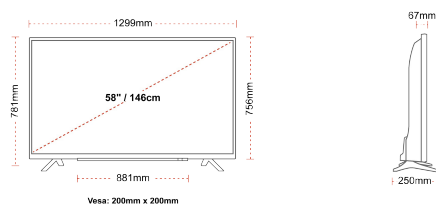

CONNECTIONS

SIZE

DISPLAY

Screen Size (inch / cm)	58" / 146cm
Panel Type	Direct Back Light (DLED)
Resolution	Ultra HD (3840 x 2160)
Brightness	350

SOUND

Dolby Audio™	Yes
Audio Output Power (RMS)	2x10W
Speaker Type	Down Firing
Internal Subwoofer	Yes
Sound Modes	Music, Movie, Speech, Classic, Flat, User
DTS	Yes
Equalizer	5 band
Onkyo	Sound by Onkyo

MECHANICAL

Boxed dimensions (mm)	1430 x 154 x 899
Dimensions with stand (mm)	1299 x 250 x 781
Dimensions without Stand (mm)	1299 x 67 x 756
Gross Weight (kg)	22
Net Weight (kg)	16
VESA (Wall mount) WxH	200mm x 200mm
Screw Size	M6