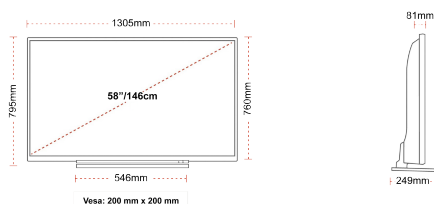

CONNECTIONS

SIZE

DISPLAY

Screen Size (inch / cm)	58" / 146cm
Panel Type	Direct Back Light (DLED)
Resolution	Ultra HD (3840 x 2160)
Brightness	350

SOUND

Dolby Audio™	Yes
Audio Output Power (RMS)	2x10W
Speaker Type	Down Firing
Internal Subwoofer	No
Sound Modes	Music, Movie, Speech, Classic, Flat, User
DTS	Yes
Equalizer	5 band
Onkyo	Sound by Onkyo

MECHANICAL

Boxed dimensions (mm)	1430 x 154 x 899
Dimensions with stand (mm)	1305 x 249 x 795
Dimensions without Stand (mm)	1305 x 81 x 760
Gross Weight (kg)	22
Net Weight (kg)	18
VESA (Wall mount) WxH	200mm x 200mm
Screw Size	M6