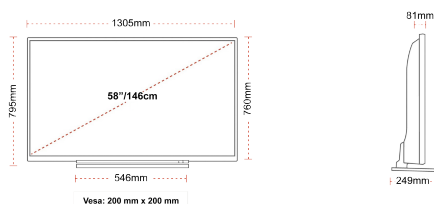

DISPLAY

Screen Size (inch / cm)	58" / 146cm
Panel Type	Direct Back Light (DLED)
Resolution	Ultra HD (3840 x 2160)
Brightness	350

SOUND

Dolby Audio™	Yes
Audio Output Power (RMS)	2x10W
Speaker Type	Down Firing
Internal Subwoofer	No
Sound Modes	Music, Movie, Speech, Classic, Flat, User
DTS	Yes
Equalizer	5 band
Onkyo	Sound by Onkyo

MECHANICAL

Boxed dimensions (mm)	1430 x 154 x 899
Dimensions with stand (mm)	1305 x 249 x 795
Dimensions without Stand (mm)	1305 x 81 x 760
Gross Weight (kg)	22
Net Weight (kg)	18
VESA (Wall mount) WxH	200mm x 200mm
Screw Size	M6