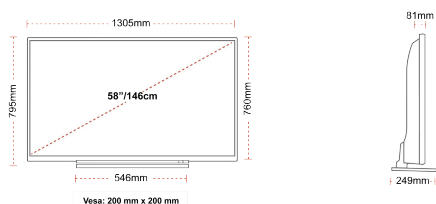

CONNECTIONS

SIZE

DISPLAY

Screen Size (inch / cm)	58" / 146cm
Panel Type	Direct Back Light (DLED)
Resolution	Ultra HD (3840 x 2160)
Brightness	350

SOUND

Dolby Audio™	Yes
Audio Output Power (RMS)	2x10W
Speaker Type	Down Firing
Internal Subwoofer	No
Sound Modes	Music, Movie, Speech, Classic, Flat, User
DTS	Yes
Equalizer	5 band
Onkyo	Sound by Onkyo

MECHANICAL

Boxed dimensions (mm)	1430 x 154 x 899
Dimensions with stand (mm)	1305 x 249 x 795
Dimensions without Stand (mm)	1305 x 81 x 760
Gross Weight (kg)	22
Net Weight (kg)	18
VESA (Wall mount) WxH	200mm x 200mm
Screw Size	M6