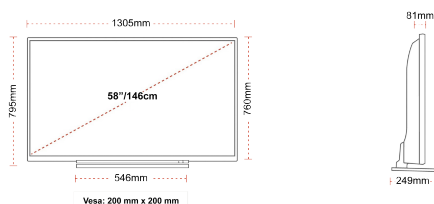

CONNECTIONS

SIZE

DISPLAY

Screen Size (inch / cm)	58" / 146cm
Panel Type	Direct Back Light (DLED)
Resolution	Ultra HD (3840 x 2160)
Brightness	350

SOUND

Dolby Audio™	Yes
Audio Output Power (RMS)	2x10W
Speaker Type	Down Firing
Internal Subwoofer	No
Sound Modes	Music, Movie, Speech, Classic, Flat, User
DTS	Yes
Equalizer	5 band
Onkyo	No

MECHANICAL

Boxed dimensions (mm)	1430 x 154 x 899
Dimensions with stand (mm)	1305 x 249 x 795
Dimensions without Stand (mm)	1305 x 81 x 760
Gross Weight (kg)	22
Net Weight (kg)	18
VESA (Wall mount) WxH	200mm x 200mm
Screw Size	M6