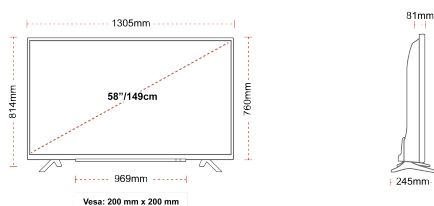

## SIZE

## DISPLAY

Screen Size (inch / cm)	58" / 146cm
Panel Type	Direct Back Light (DLED)
Resolution	Ultra HD (3840 x 2160)
Brightness	350

## MECHANICAL

Boxed dimensions (mm)	1430 x 154 x 899
Dimensions with stand (mm)	1305 x 245 x 814
Dimensions without Stand (mm)	1305 x 81 x 760
Gross Weight (kg)	20
Net Weight (kg)	15,5
VESA (Wall mount) WxH	200mm x 200mm
Screw Size	M6