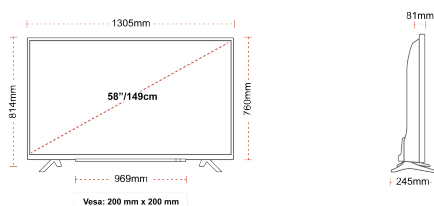

SIZE

DISPLAY

Screen Size (inch / cm)	58" / 146cm
Panel Type	Direct Back Light (DLED)
Resolution	Ultra HD (3840 x 2160)
Brightness	350

SOUND

Dolby Audio™	Yes
Audio Output Power (RMS)	2x10W
Speaker Type	Down Firing
Internal Subwoofer	No
Sound Modes	Music, Movie, Speech, Classic, Flat, User
DTS	No
Equalizer	5 band
Onkyo	No

ACCESSORIES

Remote Control	Yes
Remote Control Battery	Yes
Quick Start Guide	Yes
Small Remote Control	No

FEATURES

HDMI™ ARC	Through HDMI2
USB Recording (PVR Ready)	Yes
Channel List USB Cloning	Yes
Teletext	Yes
HDMI™ CEC	Yes
Basic Hotel Mode	Passive- Basic Hotel Mode
Media Player	Yes
MHL via HDMI™ (Mobile HD Link)	No
Child Lock	Yes
NTSC Playback	No
ALLM	Yes

VIDEO

Wide Color Gamut	No
HDR	Yes
Dolby Vision HDR	Yes
TRU Flow	No
TRU Resolution	Yes
TRU Micro Dimming	Yes

TUNER / BROADCASTING

HEVC (H.265) Decoder	Yes
Tuner Type	HD DVB-T2/C/S2
UHD from Satellite	Yes
Dual Tuner	No
Electronic Program Guide (EPG)	Yes
Auto Search	Yes
Program Storage Capacity (Analog)	200
Program Storage Capacity (Digital S/S2)	10000
Program Storage Capacity (Digital T/T2/C)	800

CONNECTIONS

CI+	Yes
HDMI™	3 HDMI
USB	2 USB
Component (YPbPr) in	No
Composite Video/Audio in	No
Scart	No
Ethernet	Yes
Headphone Out	Yes
Antenna Input	Yes
VGA (PC in - D-Sub15)	No

SMART TV FEATURES

HBBTV ver 2.0.2	Yes
Audio-Video Sharing (AVS)	Yes
Smart Portal	Toshiba
Toshiba TV Smart Center	Yes
Web Browser	Yes
Netflix	Yes
YouTube™	Yes
Bluetooth	No
Screen Mirroring	Miracast
Prime Video	Yes
Google Assistant	Works with Google Assistant
Amazon Alexa	Works With Alexa

MECHANICAL

Boxed dimensions (mm)	1430 x 154 x 899
Dimensions with stand (mm)	1305 x 245 x 814
Dimensions without Stand (mm)	1305 x 81 x 760
Gross Weight (kg)	20
Net Weight (kg)	15,5
VESA (Wall mount) WxH	200mm x 200mm
Screw Size	M6

POWER / ENERGY

Stand-By Energy Consumption (Average)	<0.5W
Working Voltage - Frequency	220-240V AC
12V TV (Mobile TV)	No