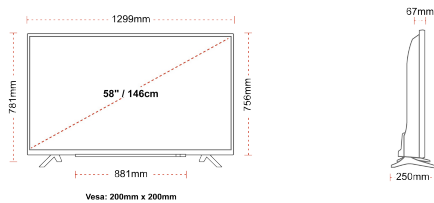

DISPLAY

Screen Size (inch / cm)	58" / 146cm
Panel Type	Direct Back Light (DLED)
Resolution	Ultra HD (3840 x 2160)
Brightness	350

SOUND

Dolby Audio™	Yes
Audio Output Power (RMS)	2x10W
Speaker Type	Down Firing
Internal Subwoofer	Yes
Sound Modes	Music, Movie, Speech, Classic, Flat, User
DTS	Yes
Equalizer	5 band
Onkyo	Sound by Onkyo

ACCESSORIES

Remote Control	Yes
Remote Control Battery	Yes
Quick Start Guide	Yes
Small Remote Control	No

VIDEO

Wide Color Gamut	No
HDR	Yes
Dolby Vision HDR	Yes
TRU Flow	Yes
TRU Resolution	Yes
TRU Micro Dimming	Yes

TUNER / BROADCASTING

HEVC (H.265) Decoder	Yes
Tuner Type	HD DVB-T2/C/S2
UHD from Satellite	Yes
Dual Tuner	No
Electronic Program Guide (EPG)	Yes
Auto Search	Yes
Program Storage Capacity (Analog)	200
Program Storage Capacity (Digital S/S2)	10000
Program Storage Capacity (Digital T/T2/C)	800

CONNECTIONS

CI+	Yes
HDMI™	4 HDMI
USB	1 USB
Component (YPbPr) in	via VGA
Composite Video/Audio in	Yes
Scart	No
Ethernet	Yes
Headphone Out	Yes
Antenna Input	Yes
VGA (PC in - D-Sub15)	Yes

SMART TV FEATURES

HBBTV ver 2.0.2	Yes
Audio-Video Sharing (AVS)	Yes
Smart Portal	Toshiba
Toshiba TV Smart Center	Yes
Web Browser	Yes
Netflix	Yes
Bluetooth	Yes
Screen Mirroring	Miracast
Prime Video	Yes
Google Assistant	Works with Google Assistant
Amazon Alexa	Built in Alexa

MECHANICAL

Boxed dimensions (mm)	1430 x 154 x 899
Dimensions with stand (mm)	1299 x 250 x 781
Dimensions without Stand (mm)	1299 x 67 x 756
Gross Weight (kg)	22
Net Weight (kg)	16
VESA (Wall mount) WxH	200mm x 200mm
Screw Size	M6

POWER / ENERGY

Stand-By Energy Consumption (Average)	<0.5W
Working Voltage - Frequency	220-240V AC
12V TV (Mobile TV)	No