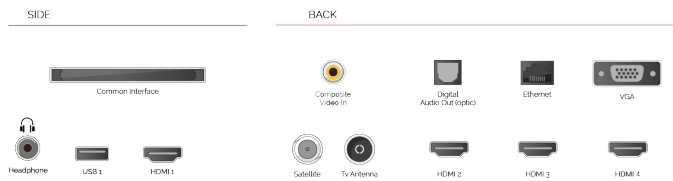

CONNECTIONS

SIZE