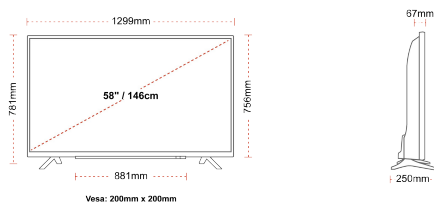

DISPLAY

Screen Size (inch / cm)	58" / 146cm
Panel Type	Direct Back Light (DLED)
Resolution	Ultra HD (3840 x 2160)
Brightness	350

SOUND

Dolby Audio™	Yes
Audio Output Power (RMS)	2x10W
Speaker Type	Down Firing
Internal Subwoofer	Yes
Sound Modes	Music, Movie, Speech, Classic, Flat, User
DTS	Yes
Equalizer	5 band
Onkyo	Sound by Onkyo

MECHANICAL

Boxed dimensions (mm)	1430 x 154 x 899
Dimensions with stand (mm)	1299 x 250 x 781
Dimensions without Stand (mm)	1299 x 67 x 756
Gross Weight (kg)	22
Net Weight (kg)	16
VESA (Wall mount) WxH	200mm x 200mm
Screw Size	M6