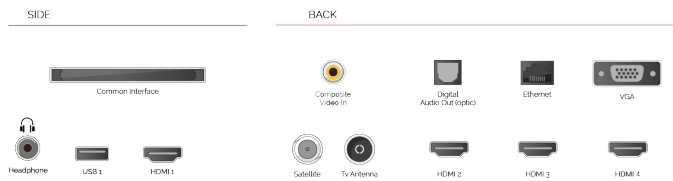

E

70kWh/1000

G

HIGHLIGHTS

- ⌕ 4K HDR UHD
- ⌕ TRU Picture Engine
- ⌕ 4x HDMI, 1x USB
- ⌕ Dolby Vision HDR
- ⌕ Sound by Onkyo
- ⌕ Dolby Atmos

CONNECTIONS

SIZE

DISPLAY

Screen Size (inch / cm)	58" / 146cm
Panel Type	Direct Back Light (DLED)
Resolution	Ultra HD (3840 x 2160)
Brightness	350

SOUND

Dolby Audio™	Yes
Audio Output Power (RMS)	2x10W
Speaker Type	Down Firing
Internal Subwoofer	Yes
Sound Modes	Music, Movie, Speech, Classic, Flat, User
DTS	Yes
Equalizer	5 band
Onkyo	Sound by Onkyo