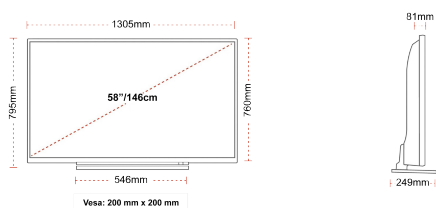

DISPLAY

Screen Size (inch / cm)	58" / 146cm
Panel Type	Direct Back Light (DLED)
Resolution	Ultra HD (3840 x 2160)
Brightness	350

SOUND

Dolby Audio™	Yes
Audio Output Power (RMS)	2x10W
Speaker Type	Down Firing
Internal Subwoofer	No
Sound Modes	Music, Movie, Speech, Classic, Flat, User
DTS	No
Equalizer	5 band
Onkyo	No

MECHANICAL

Boxed dimensions (mm)	1430 x 154 x 899
Dimensions with stand (mm)	1305 x 249 x 795
Dimensions without Stand (mm)	1305 x 81 x 760
Gross Weight (kg)	22
Net Weight (kg)	17,5
VESA (Wall mount) WxH	200mm x 200mm
Screw Size	M6