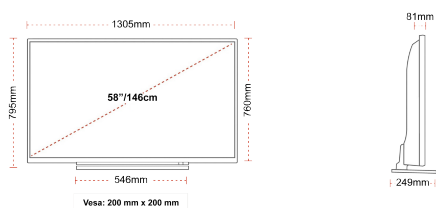

### SIZE

## DISPLAY

Screen Size (inch / cm)	58" / 146cm
Panel Type	Direct Back Light (DLED)
Resolution	Ultra HD (3840 x 2160)
Brightness	350

## MECHANICAL

Boxed dimensions (mm)	1430 x 154 x 899
Dimensions with stand (mm)	1305 x 249 x 795
Dimensions without Stand (mm)	1305 x 81 x 760
Gross Weight (kg)	22
Net Weight (kg)	17,5
VESA (Wall mount) WxH	200mm x 200mm
Screw Size	M6