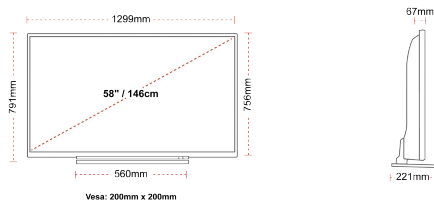

DISPLAY

Screen Size (inch / cm)	58" / 146cm
Panel Type	Direct Back Light (DLED)
Resolution	Ultra HD (3840 x 2160)
Brightness	350

SOUND

Dolby Audio™	Yes
Audio Output Power (RMS)	2x10W
Speaker Type	Down Firing
Internal Subwoofer	No
Sound Modes	Smart, Movie, Music, News
DTS	Yes
Equalizer	5 band
Onkyo	Sound by Onkyo

ACCESSORIES

Remote Control	Yes
Remote Control Battery	Yes
Quick Start Guide	Yes
Small Remote Control	No
RC Bluetooth Support	Yes

VIDEO

Wide Color Gamut	No
HDR	Yes
Picture Modes	User, Standard, Vivid, Sport, Movie, Game
Dolby Vision HDR	Yes
TRU Flow	No
TRU Resolution	Yes
TRU Micro Dimming	Yes

TUNER / BROADCASTING

HEVC (H.265) Decoder	Yes
Tuner Type	HD DVB-T2/C/S2
UHD from Satellite	Yes
Dual Tuner	No
Electronic Program Guide (EPG)	Yes
Auto Search	Yes
Program Storage Capacity (Analog)	200
Program Storage Capacity (Digital S/S2)	10000
Program Storage Capacity (Digital T/T2/C)	1000+1000

CONNECTIONS

CI+	Yes
HDMI™	4 HDMI
USB	2 USB
Component (YPbPr) in	via VGA
Composite Video/Audio in	Yes
Scart	No
Ethernet	Yes
Headphone Out	Yes
Antenna Input	Yes
VGA (PC in - D-Sub15)	Yes

SMART TV FEATURES

HBBTV ver 2.0.2	Yes
Audio-Video Sharing (AVS)	No
Smart Portal	Android TV
Toshiba TV Smart Center	No
Web Browser	No
Netflix	Yes
YouTube™	Yes
Bluetooth	Yes
Screen Mirroring	Chromecast
Prime Video	Yes
Google Assistant	Google Assistant
Amazon Alexa	No

MECHANICAL

Boxed dimensions (mm)	1430 x 154 x 899
Dimensions with stand (mm)	1299 x 221 x 791
Dimensions without Stand (mm)	1299 x 67 x 756
Gross Weight (kg)	26
Net Weight (kg)	20
VESA (Wall mount) WxH	200mm x 200mm
Screw Size	M6

POWER / ENERGY

Stand-By Energy Consumption (Average)	<0.5W
Working Voltage - Frequency	220-240V AC
12V TV (Mobile TV)	No