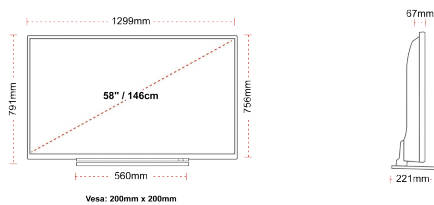

E

70kWh/1000

HIGHLIGHTS

- ⌵ Android TV
- ⌵ Google Assistant
- ⌵ Chromecast Built in
- ⌵ 4K UHD HDR
- ⌵ Dolby Vision HDR
- ⌵ Google Play Store

CONNECTIONS

SIZE

DISPLAY

Screen Size (inch / cm)	58" / 146cm
Panel Type	Direct Back Light (DLED)
Resolution	Ultra HD (3840 x 2160)
Brightness	350

MECHANICAL

Boxed dimensions (mm)	1430 x 154 x 899
Dimensions with stand (mm)	1299 x 221 x 791
Dimensions without Stand (mm)	1299 x 67 x 756
Gross Weight (kg)	26
Net Weight (kg)	20
VESA (Wall mount) WxH	200mm x 200mm
Screw Size	M6