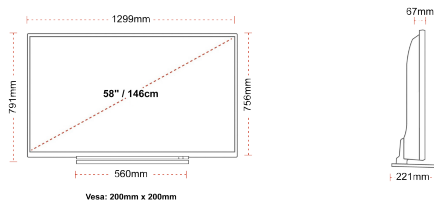

E

70kWh/1000

HIGHLIGHTS

- ⌵ Android TV
- ⌵ Google Assistant
- ⌵ Chromecast Built in
- ⌵ 4K UHD HDR
- ⌵ Dolby Vision HDR
- ⌵ Google Play Store

CONNECTIONS

SIZE

DISPLAY

Screen Size (inch / cm)	58" / 146cm
Panel Type	Direct Back Light (DLED)
Resolution	Ultra HD (3840 x 2160)
Brightness	350

MECHANICAL

Boxed dimensions (mm)	1430 x 154 x 899
Dimensions with stand (mm)	1299 x 221 x 791
Dimensions without Stand (mm)	1299 x 67 x 756
Gross Weight (kg)	26
Net Weight (kg)	20
VESA (Wall mount) WxH	200mm x 200mm
Screw Size	M6