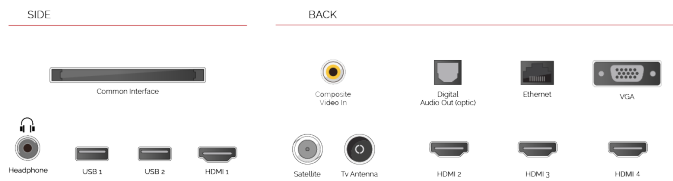

CONNECTIONS

SIZE