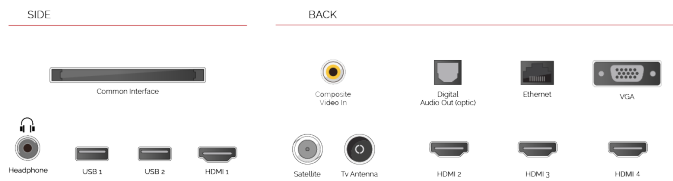

E

70kWh/1000

HIGHLIGHTS

- ⌵ Android TV
- ⌵ Google Assistant
- ⌵ Chromecast Built in
- ⌵ 4K UHD HDR
- ⌵ Dolby Vision HDR
- ⌵ Google Play Store

CONNECTIONS

SIZE

DISPLAY

Screen Size (inch / cm)	58" / 146cm
Panel Type	Direct Back Light (DLED)
Resolution	Ultra HD (3840 x 2160)
Brightness	350

SOUND

Dolby Audio™	Yes
Audio Output Power (RMS)	2x10W
Speaker Type	Down Firing
Internal Subwoofer	No
Sound Modes	Smart, Movie, Music, News
DTS	Yes
Equalizer	5 band
Onkyo	Sound by Onkyo

ACCESSORIES

Remote Control	Yes
Remote Control Battery	Yes
Quick Start Guide	Yes
Small Remote Control	No
RC Bluetooth Support	Yes

VIDEO

Wide Color Gamut	No
HDR	Yes
Picture Modes	User, Standard, Vivid, Sport, Movie, Game
Dolby Vision HDR	Yes
TRU Flow	No
TRU Resolution	Yes
TRU Micro Dimming	Yes

TUNER / BROADCASTING

HEVC (H.265) Decoder	Yes
Tuner Type	HD DVB-T2/C/S2
UHD from Satellite	Yes
Dual Tuner	No
Electronic Program Guide (EPG)	Yes
Auto Search	Yes
Program Storage Capacity (Analog)	200
Program Storage Capacity (Digital S/S2)	10000
Program Storage Capacity (Digital T/T2/C)	1000+1000