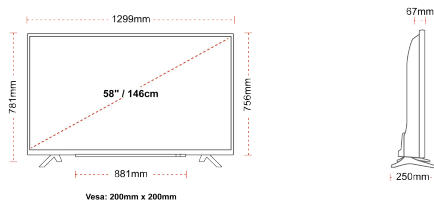

DISPLAY

Screen Size (inch / cm)	58" / 146cm
Panel Type	Direct Back Light (DLED)
Resolution	Ultra HD (3840 x 2160)
Brightness	350

SOUND

Dolby Audio™	Yes
Audio Output Power (RMS)	2x10W
Speaker Type	Down Firing
Internal Subwoofer	No
Sound Modes	Smart, Movie, Music, News
DTS	Yes
Equalizer	5 band
Onkyo	Sound by Onkyo

ACCESSORIES

Remote Control	Yes
Remote Control Battery	Yes
Quick Start Guide	Yes
Small Remote Control	No
RC Bluetooth Support	Yes

VIDEO

Wide Color Gamut	No
HDR	Yes
Picture Modes	User, Standard, Vivid, Sport, Movie, Game
Dolby Vision HDR	Yes
TRU Flow	No
TRU Resolution	Yes
TRU Micro Dimming	Yes

TUNER / BROADCASTING

HEVC (H.265) Decoder	Yes
Tuner Type	HD DVB-T2/C/S2
UHD from Satellite	Yes
Dual Tuner	No
Electronic Program Guide (EPG)	Yes
Auto Search	Yes
Program Storage Capacity (Analog)	200
Program Storage Capacity (Digital S/S2)	10000
Program Storage Capacity (Digital T/T2/C)	1000+1000

CONNECTIONS

CI+	Yes
HDMI™	4 HDMI
USB	2 USB
Component (YPbPr) in	via VGA
Composite Video/Audio in	Yes
Scart	No
Ethernet	Yes
Headphone Out	Yes
Antenna Input	Yes
VGA (PC in - D-Sub15)	Yes

SMART TV FEATURES

HBBTV ver 2.0.2	Yes
Audio-Video Sharing (AVS)	No
Smart Portal	Android TV
Toshiba TV Smart Center	No
Web Browser	No
Netflix	Yes
YouTube™	Yes
Bluetooth	Yes
Screen Mirroring	Chromecast
Prime Video	Yes
Google Assistant	Google Assistant
Amazon Alexa	No

MECHANICAL

Boxed dimensions (mm)	1430 x 154 x 899
Dimensions with stand (mm)	1299 x 250 x 781
Dimensions without Stand (mm)	1299 x 67 x 756
Gross Weight (kg)	22
Net Weight (kg)	16
VESA (Wall mount) WxH	200mm x 200mm
Screw Size	M6

POWER / ENERGY

Stand-By Energy Consumption (Average)	<0.5W
Working Voltage - Frequency	220-240V AC
12V TV (Mobile TV)	No