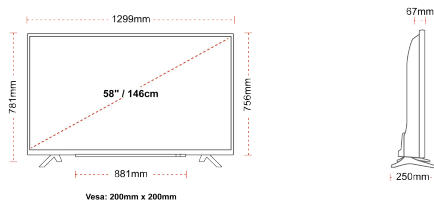

E

70kWh/1000

HIGHLIGHTS

- ⌵ Android TV
- ⌵ Google Assistant
- ⌵ Chromecast Built in
- ⌵ 4K UHD HDR
- ⌵ Dolby Vision HDR
- ⌵ Google Play Store

CONNECTIONS

SIZE

DISPLAY

Screen Size (inch / cm)	58" / 146cm
Panel Type	Direct Back Light (DLED)
Resolution	Ultra HD (3840 x 2160)
Brightness	350

MECHANICAL

Boxed dimensions (mm)	1430 x 154 x 899
Dimensions with stand (mm)	1299 x 250 x 781
Dimensions without Stand (mm)	1299 x 67 x 756
Gross Weight (kg)	22
Net Weight (kg)	16
VESA (Wall mount) WxH	200mm x 200mm
Screw Size	M6