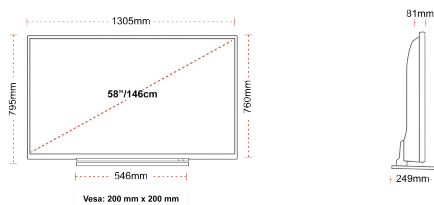

DISPLAY

Screen Size (inch / cm)	58" / 146cm
Panel Type	Direct Back Light (DLED)
Resolution	Ultra HD (3840 x 2160)
Brightness	350

SOUND

Dolby Audio™	Yes
Audio Output Power (RMS)	2x10W
Speaker Type	Down Firing
Internal Subwoofer	No
Sound Modes	Music, Movie, Speech, Classic, Flat, User
DTS	Yes
Equalizer	5 band
Onkyo	Sound by Onkyo

ACCESSORIES

Remote Control	Yes
Remote Control Battery	Yes
Quick Start Guide	Yes
Small Remote Control	No
RC Bluetooth Support	Yes

VIDEO

Wide Color Gamut	No
HDR	Yes
Dolby Vision HDR	Yes
TRU Flow	No
TRU Resolution	Yes
TRU Micro Dimming	Yes

TUNER / BROADCASTING

HEVC (H.265) Decoder	Yes
Tuner Type	HD DVB-T2/C/S2
UHD from Satellite	Yes
Dual Tuner	No
Electronic Program Guide (EPG)	Yes
Auto Search	Yes
Program Storage Capacity (Analog)	200
Program Storage Capacity (Digital S/S2)	10000
Program Storage Capacity (Digital T/T2/C)	1000+1000

CONNECTIONS

CI+	Yes
HDMI™	4 HDMI
USB	2 USB
Component (YPbPr) in	via VGA
Composite Video/Audio in	Yes
Scart	No
Ethernet	Yes
Headphone Out	Yes
Antenna Input	Yes
VGA (PC in - D-Sub15)	Yes

SMART TV FEATURES

HBBTV ver 2.0.2	Yes
Audio-Video Sharing (AVS)	No
Smart Portal	Android TV
Toshiba TV Smart Center	No
Web Browser	No
Netflix	Yes
YouTube™	Yes
Bluetooth	Yes
Screen Mirroring	Chromecast
Prime Video	Yes
Google Assistant	Google Assistant
Amazon Alexa	No

MECHANICAL

Boxed dimensions (mm)	1430 x 154 x 884
Dimensions with stand (mm)	1305 x 249 x 795
Dimensions without Stand (mm)	1305 x 81 x 760
Gross Weight (kg)	22
Net Weight (kg)	18
VESA (Wall mount) WxH	200mm x 200mm
Screw Size	M

POWER / ENERGY

Stand-By Energy Consumption (Average)	<0.5W
Working Voltage - Frequency	220-240V AC
12V TV (Mobile TV)	No