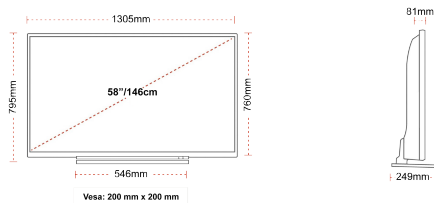

E

70kWh/1000

HIGHLIGHTS

- ⌕ Android TV
- ⌕ Google Assistant
- ⌕ Chromecast Built in
- ⌕ 4K UHD HDR
- ⌕ Dolby Vision HDR
- ⌕ Google Play Store

CONNECTIONS

SIZE

DISPLAY

Screen Size (inch / cm)	58" / 146cm
Panel Type	Direct Back Light (DLED)
Resolution	Ultra HD (3840 x 2160)
Brightness	350

MECHANICAL

Boxed dimensions (mm)	1430 x 154 x 884
Dimensions with stand (mm)	1305 x 249 x 795
Dimensions without Stand (mm)	1305 x 81 x 760
Gross Weight (kg)	22
Net Weight (kg)	18
VESA (Wall mount) WxH	200mm x 200mm
Screw Size	M