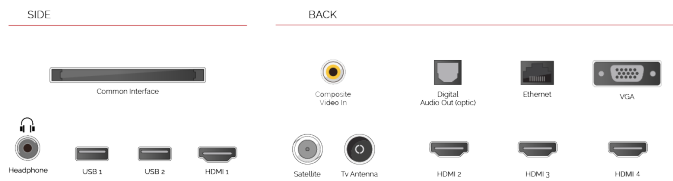

E

70kWh/1000

E
HDR
70kWh/1000

HIGHLIGHTS

- ⌕ Android TV
- ⌕ Google Assistant
- ⌕ Chromecast Built in
- ⌕ 4K UHD HDR
- ⌕ Dolby Vision HDR
- ⌕ Google Play Store

CONNECTIONS

SIZE

DISPLAY

Screen Size (inch / cm)	58" / 146cm
Panel Type	Direct Back Light (DLED)
Resolution	Ultra HD (3840 x 2160)
Brightness	350

SOUND

Dolby Audio™	Yes
Audio Output Power (RMS)	2x10W
Speaker Type	Down Firing
Internal Subwoofer	No
Sound Modes	Music, Movie, Speech, Classic, Flat, User
DTS	Yes
Equalizer	5 band
Onkyo	Sound by Onkyo