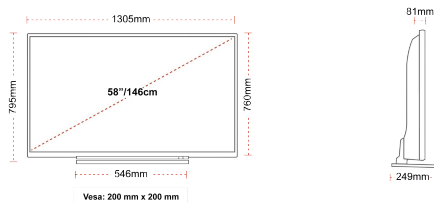

## SIZE

## DISPLAY

Screen Size (inch / cm)	58" / 146cm
Panel Type	Direct Back Light (DLED)
Resolution	Ultra HD (3840 x 2160)
Brightness	350

## MECHANICAL

Boxed dimensions (mm)	1430 x 154 x 884
Dimensions with stand (mm)	1305 x 249 x 795
Dimensions without Stand (mm)	1305 x 81 x 760
Gross Weight (kg)	22
Net Weight (kg)	18
VESA (Wall mount) WxH	200mm x 200mm
Screw Size	M