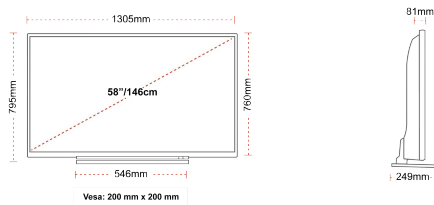

E

70kWh/1000

HIGHLIGHTS

- ⌕ Android TV
- ⌕ Google Assistant
- ⌕ Chromecast Built in
- ⌕ 4K UHD HDR
- ⌕ Dolby Vision HDR
- ⌕ Google Play Store

CONNECTIONS

SIZE

DISPLAY

Screen Size (inch / cm)	58" / 146cm
Panel Type	Direct Back Light (DLED)
Resolution	Ultra HD (3840 x 2160)
Brightness	350

MECHANICAL

Boxed dimensions (mm)	1430 x 154 x 884
Dimensions with stand (mm)	1305 x 249 x 795
Dimensions without Stand (mm)	1305 x 81 x 760
Gross Weight (kg)	22
Net Weight (kg)	18
VESA (Wall mount) WxH	200mm x 200mm
Screw Size	M