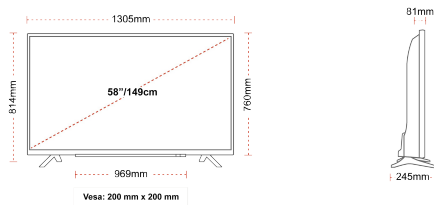

## SIZE

## DISPLAY

Screen Size (inch / cm)	58" / 146cm
Panel Type	Direct Back Light (DLED)
Resolution	Ultra HD (3840 x 2160)
Brightness	350

## MECHANICAL

Boxed dimensions (mm)	1430 x 154 x 899
Dimensions with stand (mm)	1305 x 245 x 814
Dimensions without Stand (mm)	1305 x 81 x 760
Gross Weight (kg)	20
Net Weight (kg)	16
VESA (Wall mount) WxH	200mm x 200mm
Screw Size	M6