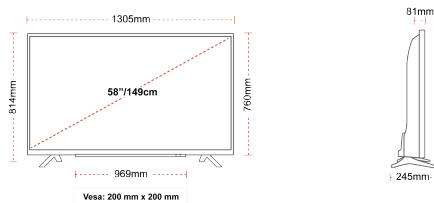

DISPLAY

Screen Size (inch / cm)	58" / 146cm
Panel Type	Direct Back Light (DLED)
Resolution	Ultra HD (3840 x 2160)
Brightness	350

SOUND

Dolby Audio™	Y
Audio Output Power (RMS)	2x10W
Speaker Type	Down Firing
Internal Subwoofer	No
Sound Modes	Music, Movie, Speech, Classic, Flat, User
DTS	Yes
Equalizer	5 band
Onkyo	Sound by Onkyo

ACCESSORIES

Remote Control	Ye
Remote Control Battery	Yes
Quick Start Guide	Yes
Small Remote Control	No
RC Bluetooth Support	Yes

VIDEO

Wide Color Gamut	No
HDR	Yes
Dolby Vision HDR	Yes
TRU Flow	No
TRU Resolution	Yes
TRU Micro Dimming	Yes

TUNER / BROADCASTING

HEVC (H.265) Decoder	Ye
Tuner Type	HD DVB-T2/C/S2
UHD from Satellite	Yes
Dual Tuner	No
Electronic Program Guide (EPG)	Ye
Auto Search	Yes
Program Storage Capacity (Analog)	200
Program Storage Capacity (Digital S/S2)	10000
Program Storage Capacity (Digital T/T2/C)	1000+1000

CONNECTIONS

CI+	Yes
HDMI™	4 HDMI
USB	2 USB
Component (YPbPr) in	via VGA
Composite Video/Audio in	Yes
Scart	No
Ethernet	Yes
Headphone Out	Yes
Antenna Input	Yes
VGA (PC in - D-Sub15)	Ye

SMART TV FEATURES

HBBTV ver 2.0.2	Yes
Audio-Video Sharing (AVS)	No
Smart Portal	Android TV
Toshiba TV Smart Center	No
Web Browser	No
Netflix	Yes
YouTube™	Yes
Bluetooth	Yes
Screen Mirroring	Chromecast
Prime Video	Ye
Google Assistant	Google Assistant
Amazon Alexa	No

MECHANICAL

Boxed dimensions (mm)	1430 x 154 x 899
Dimensions with stand (mm)	1305 x 245 x 814
Dimensions without Stand (mm)	1305 x 81 x 760
Gross Weight (kg)	20
Net Weight (kg)	16
VESA (Wall mount) WxH	200mm x 200mm
Screw Size	M6

POWER / ENERGY

Stand-By Energy Consumption (Average)	<0.5W
Working Voltage - Frequency	220-240V AC
12V TV (Mobile TV)	No