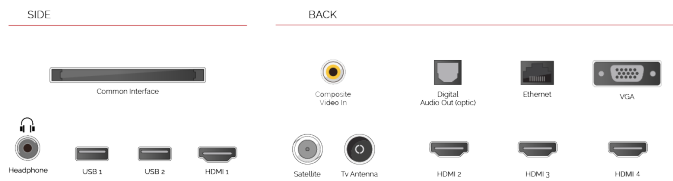

E

70kWh/1000

E
HDR
70kWh/1000

HIGHLIGHTS

- ⌵ Android TV
- ⌵ Google Assistant
- ⌵ Chromecast Built in
- ⌵ 4K UHD HDR
- ⌵ Dolby Vision HDR
- ⌵ Google Play Store

CONNECTIONS

SIZE

DISPLAY

Screen Size (inch / cm)	58" / 146cm
Panel Type	Direct Back Light (DLED)
Resolution	Ultra HD (3840 x 2160)
Brightness	350

SOUND

Dolby Audio™	Y
Audio Output Power (RMS)	2x10W
Speaker Type	Down Firing
Internal Subwoofer	No
Sound Modes	Music, Movie, Speech, Classic, Flat, User
DTS	Yes
Equalizer	5 band
Onkyo	Sound by Onkyo