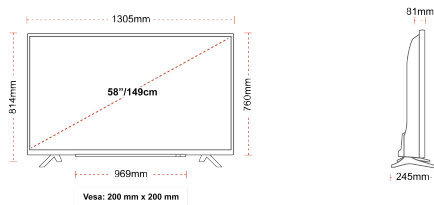

DISPLAY

Screen Size (inch / cm)	58" / 146cm
Panel Type	Direct Back Light (DLED)
Resolution	Ultra HD (3840 x 2160)
Brightness	350

SOUND

Dolby Audio™	Y
Audio Output Power (RMS)	2x10W
Speaker Type	Down Firing
Internal Subwoofer	No
Sound Modes	Music, Movie, Speech, Classic, Flat, User
DTS	Yes
Equalizer	5 band
Onkyo	Sound by Onkyo

ACCESSORIES

Remote Control	Ye
Remote Control Battery	Yes
Quick Start Guide	Yes
Small Remote Control	No
RC Bluetooth Support	Yes

VIDEO

Wide Color Gamut	No
HDR	Yes
Dolby Vision HDR	Yes
TRU Flow	No
TRU Resolution	Yes
TRU Micro Dimming	Yes

TUNER / BROADCASTING

HEVC (H.265) Decoder	Ye
Tuner Type	HD DVB-T2/C/S2
UHD from Satellite	Yes
Dual Tuner	No
Electronic Program Guide (EPG)	Ye
Auto Search	Yes
Program Storage Capacity (Analog)	200
Program Storage Capacity (Digital S/S2)	10000
Program Storage Capacity (Digital T/T2/C)	1000+1000

CONNECTIONS

CI+	Yes
HDMI™	4 HDMI
USB	2 USB
Component (YPbPr) in	via VGA
Composite Video/Audio in	Yes
Scart	No
Ethernet	Yes
Headphone Out	Yes
Antenna Input	Yes
VGA (PC in - D-Sub15)	Ye

SMART TV FEATURES

HBBTV ver 2.0.2	Yes
Audio-Video Sharing (AVS)	No
Smart Portal	Android TV
Toshiba TV Smart Center	No
Web Browser	No
Netflix	Yes
YouTube™	Yes
Bluetooth	Yes
Screen Mirroring	Chromecast
Prime Video	Ye
Google Assistant	Google Assistant
Amazon Alexa	No

MECHANICAL

Boxed dimensions (mm)	1430 x 154 x 899
Dimensions with stand (mm)	1305 x 245 x 814
Dimensions without Stand (mm)	1305 x 81 x 760
Gross Weight (kg)	20
Net Weight (kg)	16
VESA (Wall mount) WxH	200mm x 200mm
Screw Size	M6

POWER / ENERGY

Stand-By Energy Consumption (Average)	<0.5W
Working Voltage - Frequency	220-240V AC
12V TV (Mobile TV)	No