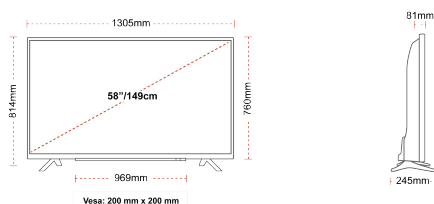

CONNECTIONS

SIZE

DISPLAY

Screen Size (inch / cm)	58" / 146cm
Panel Type	Direct Back Light (DLED)
Resolution	Ultra HD (3840 x 2160)
Brightness	350

SOUND

Dolby Audio™	Yes
Audio Output Power (RMS)	2x10W
Speaker Type	Down Firing
Internal Subwoofer	No
Sound Modes	Smart, Movie, Music, News
DTS	Yes
Equalizer	5 band
Onkyo	No

MECHANICAL

Boxed dimensions (mm)	1430 x 154 x 899
Dimensions with stand (mm)	1305 x 245 x 814
Dimensions without Stand (mm)	1305 x 81 x 760
Gross Weight (kg)	20
Net Weight (kg)	16
VESA (Wall mount) WxH	200mm x 200mm
Screw Size	M6