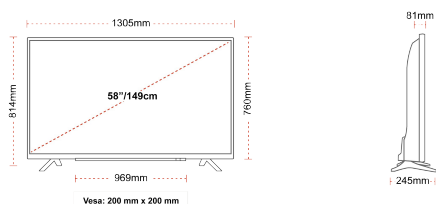

## SIZE

## DISPLAY

Screen Size (inch / cm)	58" / 146cm
Panel Type	Direct Back Light (DLED)
Resolution	Ultra HD (3840 x 2160)
Brightness	350

## MECHANICAL

Boxed dimensions (mm)	1430 x 154 x 899
Dimensions with stand (mm)	1305 x 245 x 814
Dimensions without Stand (mm)	1305 x 81 x 760
Gross Weight (kg)	20
Net Weight (kg)	16
VESA (Wall mount) WxH	200mm x 200mm
Screw Size	M6