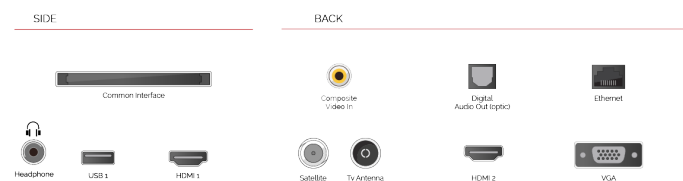

E

70kWh/1000

G

HDR
 110kWh/1000

HIGHLIGHTS

- ⌕ 4K HDR UHD
- ⌕ TRU Picture Engine
- ⌕ Dolby Vision HDR
- ⌕ HDR10 & HLG
- ⌕ Internal WLAN
- ⌕ 2x HDMI, 1x USB

CONNECTIONS

SIZE