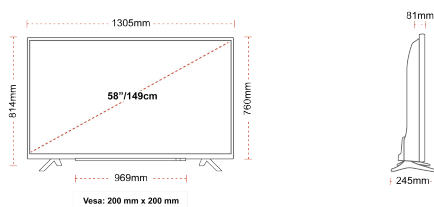

## SIZE

## DISPLAY

Screen Size (inch / cm)	58" / 146cm
Panel Type	Direct Back Light (DLED)
Resolution	Ultra HD (3840 x 2160)
Brightness	350

## MECHANICAL

Boxed dimensions (mm)	1430 x 154 x 899
Dimensions with stand (mm)	1305 x 245 x 814
Dimensions without Stand (mm)	1305 x 81 x 760
Gross Weight (kg)	20
Net Weight (kg)	16
VESA (Wall mount) WxH	200mm x 200mm
Screw Size	M6