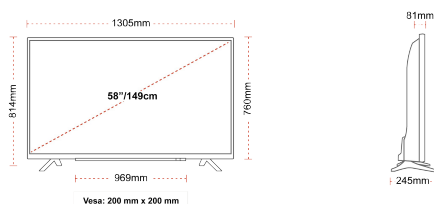

DISPLAY

| | |
|-------------------------|--------------------------|
| Screen Size (inch / cm) | 58" / 146cm |
| Panel Type | Direct Back Light (DLED) |
| Resolution | Ultra HD (3840 x 2160) |
| Brightness | 350 |

MECHANICAL

| | |
|-------------------------------|------------------|
| Boxed dimensions (mm) | 1430 x 154 x 899 |
| Dimensions with stand (mm) | 1305 x 245 x 814 |
| Dimensions without Stand (mm) | 1305 x 81 x 760 |
| Gross Weight (kg) | 20 |
| Net Weight (kg) | 16 |
| VESA (Wall mount) WxH | 200mm x 200mm |
| Screw Size | M6 |