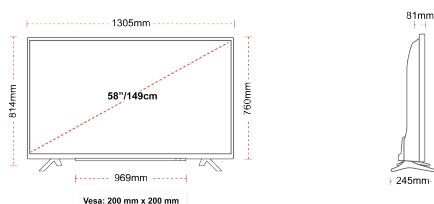

DISPLAY

Screen Size (inch / cm)	58" / 146cm
Panel Type	Direct Back Light (DLED)
Resolution	Ultra HD (3840 x 2160)
Brightness	350

SOUND

Dolby Audio™	Yes
Audio Output Power (RMS)	2x10W
Speaker Type	Down Firing
Internal Subwoofer	No
Sound Modes	Music, Movie, Speech, Classic, Flat, User
DTS	Yes
Equalizer	5 band
Onkyo	Sound by Onkyo

ACCESSORIES

Remote Control	Yes
Remote Control Battery	Yes
Quick Start Guide	No
Small Remote Control	No

VIDEO

Wide Color Gamut	No
HDR	Yes
Dolby Vision HDR	Yes
TRU Flow	Yes
TRU Resolution	Yes
TRU Micro Dimming	Yes

TUNER / BROADCASTING

HEVC (H.265) Decoder	Yes
Tuner Type	HD DVB-T2/C/S2
UHD from Satellite	Yes
Dual Tuner	No
Electronic Program Guide (EPG)	Yes
Auto Search	Yes
Program Storage Capacity (Analog)	200
Program Storage Capacity (Digital S/S2)	10000
Program Storage Capacity (Digital T/T2/C)	800

CONNECTIONS

CI+	Yes
HDMI™	4 HDMI
USB	2 USB
Component (YPbPr) in	via VGA
Composite Video/Audio in	Yes
Scart	No
Ethernet	Yes
Headphone Out	Yes
Antenna Input	Yes
VGA (PC in - D-Sub15)	Yes

SMART TV FEATURES

HBBTV ver 2.0.2	Yes
Audio-Video Sharing (AVS)	Yes
Smart Portal	Toshiba
Toshiba TV Smart Center	Yes
Web Browser	Yes
Netflix	Yes
YouTube™	Yes
Bluetooth	Yes
Screen Mirroring	Miracast
Prime Video	Yes
Google Assistant	Works with Google Assistant
Amazon Alexa	Works with Alexa

MECHANICAL

Boxed dimensions (mm)	1430 x 154 x 899
Dimensions with stand (mm)	1305 x 245 x 814
Dimensions without Stand (mm)	1305 x 81 x 760
Gross Weight (kg)	20
Net Weight (kg)	16
VESA (Wall mount) WxH	200mm x 200mm
Screw Size	M6

POWER / ENERGY

Stand-By Energy Consumption (Average)	<0.5W
Working Voltage - Frequency	220-240V AC
12V TV (Mobile TV)	No