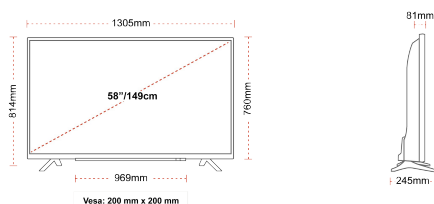

## SIZE

## DISPLAY

|                         |                          |
|-------------------------|--------------------------|
| Screen Size (inch / cm) | 58" / 146cm              |
| Panel Type              | Direct Back Light (DLED) |
| Resolution              | Ultra HD (3840 x 2160)   |
| Brightness              | 350                      |

## MECHANICAL

|                               |                  |
|-------------------------------|------------------|
| Boxed dimensions (mm)         | 1430 x 154 x 899 |
| Dimensions with stand (mm)    | 1305 x 245 x 814 |
| Dimensions without Stand (mm) | 1305 x 81 x 760  |
| Gross Weight (kg)             | 20               |
| Net Weight (kg)               | 16               |
| VESA (Wall mount) WxH         | 200mm x 200mm    |
| Screw Size                    | M6               |