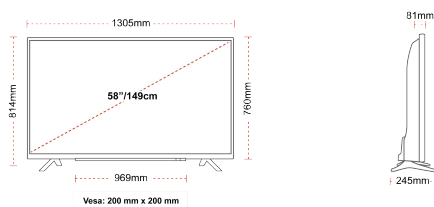

DISPLAY

Screen Size (inch / cm)	58" / 146cm
Panel Type	Direct Back Light (DLED)
Resolution	Ultra HD (3840 x 2160)
Brightness	350

SOUND

Dolby Audio™	Yes
Audio Output Power (RMS)	2x10W
Speaker Type	Down Firing
Internal Subwoofer	No
Sound Modes	Music, Movie, Speech, Classic, Flat, User
DTS	Yes
Equalizer	5 band
Onkyo	Sound by Onkyo

MECHANICAL

Boxed dimensions (mm)	1430 x 154 x 899
Dimensions with stand (mm)	1305 x 245 x 814
Dimensions without Stand (mm)	1305 x 81 x 760
Gross Weight (kg)	20
Net Weight (kg)	16
VESA (Wall mount) WxH	200mm x 200mm
Screw Size	M6