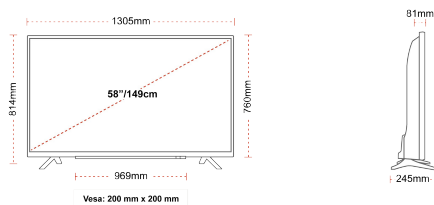

CONNECTIONS

SIZE

DISPLAY

Screen Size (inch / cm)	58" / 146cm
Panel Type	DLED
Resolution	Ultra HD (3840 x 2160)
Brightness	350

SOUND

Dolby Audio™	Yes
Audio Output Power (RMS)	2x10W
Speaker Type	Down Firing
Internal Subwoofer	No
Sound Modes	Music, Movie, Speech, Classic, Flat, User
DTS	Yes
Equalizer	5 band
Onkyo	No

MECHANICAL

Boxed dimensions (mm)	1430 x 154 x 884
Dimensions with stand (mm)	1305 x 245 x 814
Dimensions without Stand (mm)	1305 x 81 x 760
Gross Weight (kg)	20,0
Net Weight (kg)	15,5
VESA (Wall mount) WxH	200mm x 200mm
Screw Size	M6