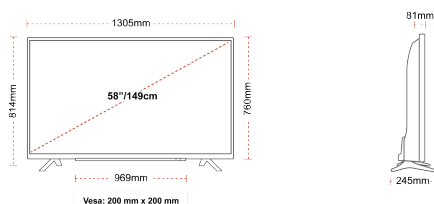

CONNECTIONS

SIZE

DISPLAY

Screen Size (inch / cm)	58" / 146cm
Panel Type	DLED
Resolution	Ultra HD (3840 x 2160)
Brightness	350

SOUND

Dolby Audio™	Yes
Audio Output Power (RMS)	2x10W
Speaker Type	Down Firing
Internal Subwoofer	No
Sound Modes	Music, Movie, Speech, Classic, Flat, User
DTS	Yes
Equalizer	5 band
Onkyo	No

MECHANICAL

Boxed dimensions (mm)	1430 x 154 x 884
Dimensions with stand (mm)	1305 x 245 x 814
Dimensions without Stand (mm)	1305 x 81 x 760
Gross Weight (kg)	20,0
Net Weight (kg)	15,5
VESA (Wall mount) WxH	200mm x 200mm
Screw Size	M6