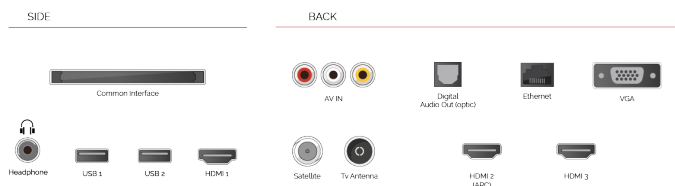

CONNECTIONS

SIZE

DISPLAY

Screen Size (inch / cm)	58" / 146cm
Panel Type	DLED
Resolution	Ultra HD (3840 x 2160)
Brightness	350

SOUND

Dolby Audio™	Yes
Audio Output Power (RMS)	2x10W
Speaker Type	Down Firing
Internal Subwoofer	No
Sound Modes	Music, Movie, Speech, Classic, Flat, User
DTS	Yes
Equalizer	5 band
Onkyo	No