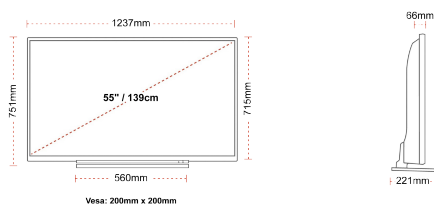

CONNECTIONS

SIZE

DISPLAY

Screen Size (inch / cm)	55" / 139cm
Panel Type	Direct Back Light (DLED)
Resolution	Ultra HD (3840 x 2160)
Brightness	350

SOUND

Dolby Audio™	Yes
Audio Output Power (RMS)	2x10W
Speaker Type	Down Firing
Internal Subwoofer	Yes
Sound Modes	Music, Movie, Speech, Classic, Flat, User
DTS	Yes
Equalizer	5 band
Onkyo	Sound by Onkyo

MECHANICAL

Boxed dimensions (mm)	1369 x 154 x 860
Dimensions with stand (mm)	1237 x 221 x 751
Dimensions without Stand (mm)	1237 x 66 x 715
Gross Weight (kg)	24
Net Weight (kg)	19
VESA (Wall mount) WxH	200mm x 200mm
Screw Size	M6