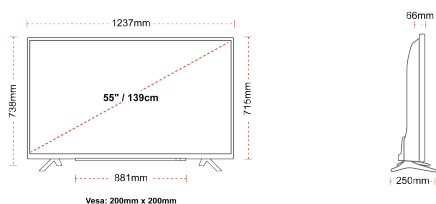

DISPLAY

Screen Size (inch / cm)	55" / 139cm
Panel Type	Direct Back Light (DLED)
Resolution	Ultra HD (3840 x 2160)
Brightness	350

SOUND

Dolby Audio™	Yes
Audio Output Power (RMS)	2x10W
Speaker Type	Down Firing
Internal Subwoofer	Yes
Sound Modes	Music, Movie, Speech, Classic, Flat, User
DTS	Yes
Equalizer	5 band
Onkyo	Sound by Onkyo