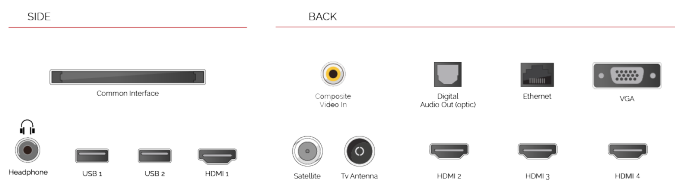

CONNECTIONS

SIZE

DISPLAY

Screen Size (inch / cm)	55" / 139cm
Panel Type	Direct Back Light (DLED)
Resolution	Ultra HD (3840 x 2160)
Brightness	350

SOUND

Dolby Audio™	Yes
Audio Output Power (RMS)	2x10W
Speaker Type	Down Firing
Internal Subwoofer	No
Sound Modes	Music, Movie, Speech, Classic, Flat, User
DTS	Yes
Equalizer	5 band
Onkyo	Sound by Onkyo