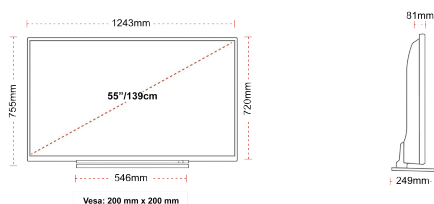

## SIZE

## DISPLAY

Screen Size (inch / cm)	55" / 139cm
Panel Type	Direct Back Light (DLED)
Resolution	Ultra HD (3840 x 2160)
Brightness	350

## MECHANICAL

Boxed dimensions (mm)	1369 x 154 x 860
Dimensions with stand (mm)	1243 x 249 x 754
Dimensions without Stand (mm)	1243 x 81 x 719
Gross Weight (kg)	21
Net Weight (kg)	16
VESA (Wall mount) WxH	200mm x 200mm