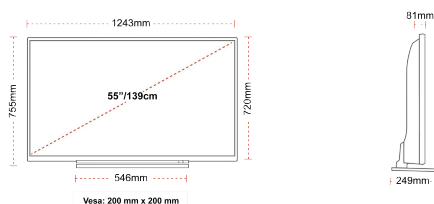

CONNECTIONS

SIZE

DISPLAY

Screen Size (inch / cm)	55" / 139cm
Panel Type	Direct Back Light (DLED)
Resolution	Ultra HD (3840 x 2160)
Brightness	350

SOUND

Dolby Audio™	Yes
Audio Output Power (RMS)	2x10W
Speaker Type	Down Firing
Internal Subwoofer	No
Sound Modes	Music, Movie, Speech, Classic, Flat, User
DTS	Yes
Equalizer	5 band
Onkyo	Sound by Onkyo

MECHANICAL

Boxed dimensions (mm)	1369 x 154 x 860
Dimensions with stand (mm)	1243 x 249 x 754
Dimensions without Stand (mm)	1243 x 81 x 719
Gross Weight (kg)	21
Net Weight (kg)	16
VESA (Wall mount) WxH	200mm x 200mm