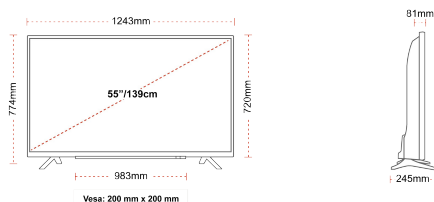

DISPLAY

Screen Size (inch / cm)	55" / 139cm
Panel Type	Direct Back Light (DLED)
Resolution	Ultra HD (3840 x 2160)
Brightness	350

SOUND

Dolby Audio™	Yes
Audio Output Power (RMS)	2x10W
Speaker Type	Down Firing
Internal Subwoofer	No
Sound Modes	Music, Movie, Speech, Classic, Flat, User
DTS	Yes
Equalizer	5 band
Onkyo	Sound by Onkyo

MECHANICAL

Boxed dimensions (mm)	1369 x 154 x 860
Dimensions with stand (mm)	1243 x 245 x 765
Dimensions without Stand (mm)	1243 x 81 x 719
Gross Weight (kg)	19
Net Weight (kg)	14
VESA (Wall mount) WxH	200mm x 200mm
Screw Size	M6