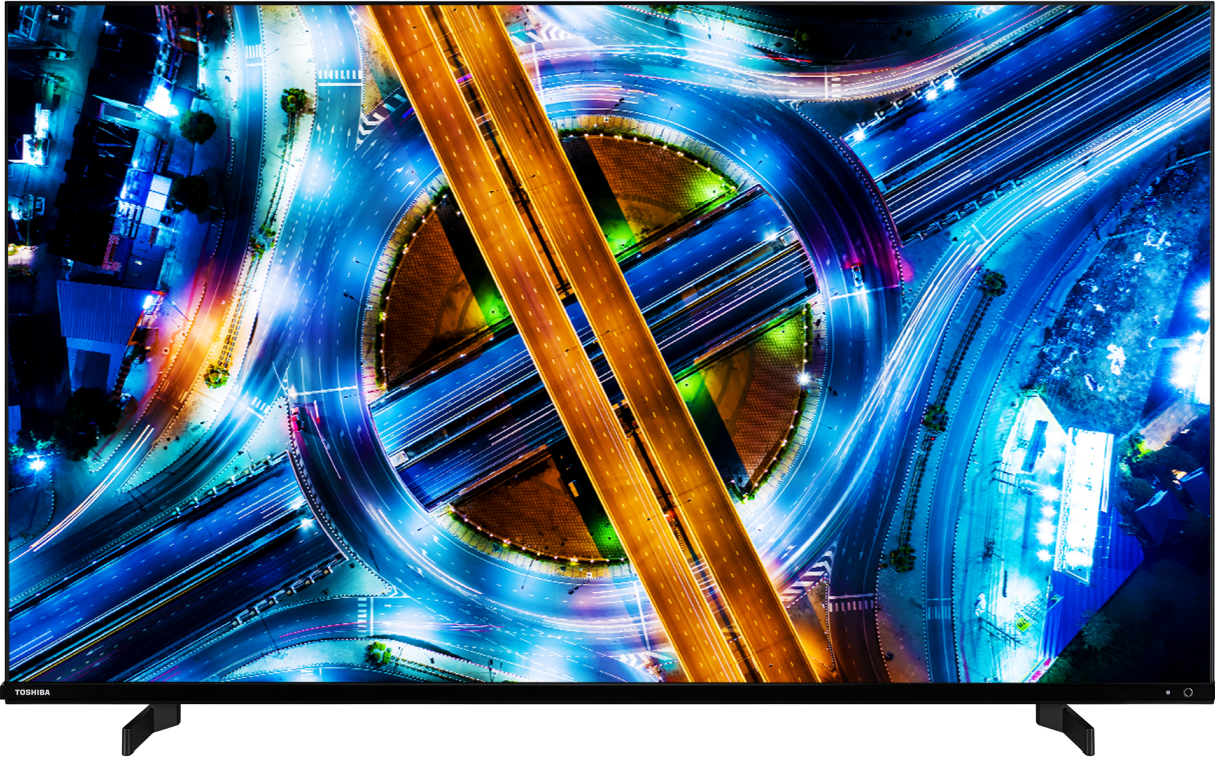

TOSHIBA

UK4D Series

55UK4D63DB

EAN: 5055862338483

Awarded the 4K HDR Ultra HD logo, all our 4K HDR TVs have been proven to deliver and faithfully display 4K HDR content in all its glory.

Enhances the contrast of an image by optimising the darker and brighter regions to create a more realistic image.

Predicts the frame in between the frames to create smoother viewing in fast-paced scenes. Perfect for sport and movies.

Automatically up-scales non 4K content so you can experience your favourite movies and TV shows in the highest resolution.