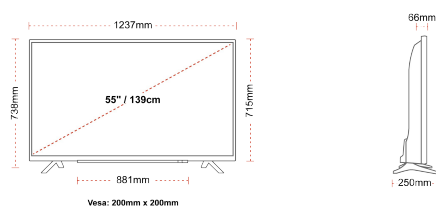

CONNECTIONS

SIZE

DISPLAY

| | |
|-------------------------|--------------------------|
| Screen Size (inch / cm) | 55" / 139cm |
| Panel Type | Direct Back Light (DLED) |
| Resolution | Ultra HD (3840 x 2160) |
| Brightness | 350 |

MECHANICAL

| | |
|-------------------------------|------------------|
| Boxed dimensions (mm) | 1369 x 154 x 860 |
| Dimensions with stand (mm) | 1237 x 250 x 738 |
| Dimensions without Stand (mm) | 1237 x 66 x 715 |
| Gross Weight (kg) | 19,5 |
| Net Weight (kg) | 14,5 |
| VESA (Wall mount) WxH | 200mm x 200mm |
| Screw Size | M6 |