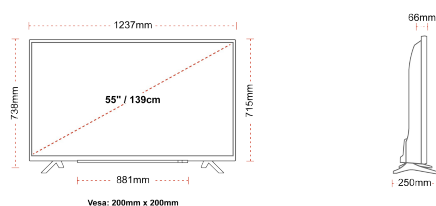

CONNECTIONS

SIZE

DISPLAY

Screen Size (inch / cm)	55" / 139cm
Panel Type	Direct Back Light (DLED)
Resolution	Ultra HD (3840 x 2160)
Brightness	350

SOUND

Dolby Audio™	Yes
Audio Output Power (RMS)	2x10W
Speaker Type	Down Firing
Internal Subwoofer	Yes
Sound Modes	Music, Movie, Speech, Classic, Flat, User
DTS	Yes
Equalizer	5 band
Onkyo	Sound by Onkyo

MECHANICAL

Boxed dimensions (mm)	1369 x 154 x 860
Dimensions with stand (mm)	1237 x 250 x 738
Dimensions without Stand (mm)	1237 x 66 x 715
Gross Weight (kg)	19,5
Net Weight (kg)	14,5
VESA (Wall mount) WxH	200mm x 200mm
Screw Size	M6