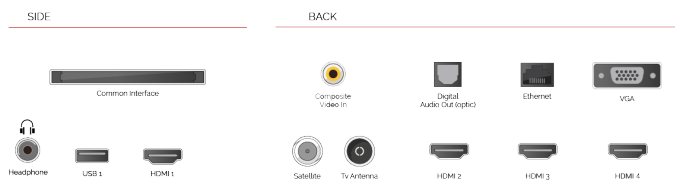

CONNECTIONS

SIZE

DISPLAY

Screen Size (inch / cm)	55" / 139cm
Panel Type	Direct Back Light (DLED)
Resolution	Ultra HD (3840 x 2160)
Brightness	350

SOUND

Dolby Audio™	Yes
Audio Output Power (RMS)	2x10W
Speaker Type	Down Firing
Internal Subwoofer	Yes
Sound Modes	Music, Movie, Speech, Classic, Flat, User
DTS	Yes
Equalizer	5 band
Onkyo	Sound by Onkyo