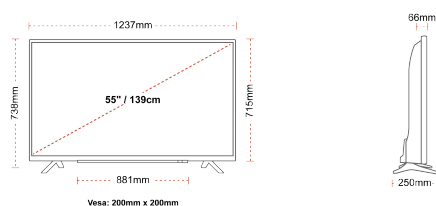

## SIZE

## DISPLAY

|                         |                          |
|-------------------------|--------------------------|
| Screen Size (inch / cm) | 55" / 139cm              |
| Panel Type              | Direct Back Light (DLED) |
| Resolution              | Ultra HD (3840 x 2160)   |
| Brightness              | 350                      |

## MECHANICAL

|                               |                  |
|-------------------------------|------------------|
| Boxed dimensions (mm)         | 1369 x 154 x 860 |
| Dimensions with stand (mm)    | 1237 x 250 x 738 |
| Dimensions without Stand (mm) | 1237 x 66 x 715  |
| Gross Weight (kg)             | 19,5             |
| Net Weight (kg)               | 14,5             |
| VESA (Wall mount) WxH         | 200mm x 200mm    |
| Screw Size                    | M6               |