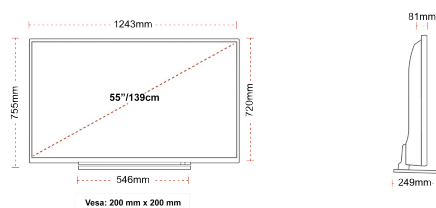

### SIZE

## DISPLAY

Screen Size (inch / cm)	55" / 139cm
Panel Type	Direct Back Light (DLED)
Resolution	Ultra HD (3840 x 2160)
Brightness	350

## MECHANICAL

Boxed dimensions (mm)	1369 x 154 x 860
Dimensions with stand (mm)	1243 x 249 x 755
Dimensions without Stand (mm)	1243 x 81 x 720
Gross Weight (kg)	21
Net Weight (kg)	16
VESA (Wall mount) WxH	200mm x 200mm
Screw Size	M6