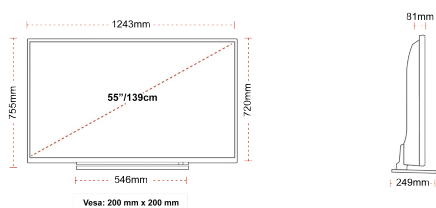

CONNECTIONS

SIZE

DISPLAY

Screen Size (inch / cm)	55" / 139cm
Panel Type	Direct Back Light (DLED)
Resolution	Ultra HD (3840 x 2160)
Brightness	350

SOUND

Dolby Audio™	Yes
Audio Output Power (RMS)	2x10W
Speaker Type	Down Firing
Internal Subwoofer	No
Sound Modes	Music, Movie, Speech, Classic, Flat, User
DTS	No
Equalizer	5 band
Onkyo	No

ACCESSORIES

Remote Control	Yes
Remote Control Battery	Yes
Quick Start Guide	Yes
Small Remote Control	No

VIDEO

Wide Color Gamut	No
HDR	Yes
Dolby Vision HDR	Yes
TRU Flow	Yes
TRU Resolution	Yes
TRU Micro Dimming	Yes

TUNER / BROADCASTING

HEVC (H.265) Decoder	Yes
Tuner Type	HD DVB-T2/C/S2
UHD from Satellite	Yes
Dual Tuner	No
Electronic Program Guide (EPG)	Yes
Auto Search	Yes
Program Storage Capacity (Analog)	200
Program Storage Capacity (Digital S/S2)	10000
Program Storage Capacity (Digital T/T2/C)	800

CONNECTIONS

CI+	Yes
HDMI™	3 HDMI
USB	1 USB
Component (YPbPr) in	No
Composite Video/Audio in	No
Scart	No
Ethernet	Yes
Headphone Out	Yes
Antenna Input	Yes
VGA (PC in - D-Sub15)	No

SMART TV FEATURES

HBBTV ver 2.0.2	Yes
Audio-Video Sharing (AVS)	Yes
Smart Portal	Toshiba
Toshiba TV Smart Center	Yes
Web Browser	Yes
Netflix	Yes
YouTube™	Yes
Bluetooth	No
Screen Mirroring	Miracast
Prime Video	Yes
Google Assistant	Works with Google Assistant
Amazon Alexa	Built in Alexa

MECHANICAL

Boxed dimensions (mm)	1369 x 154 x 860
Dimensions with stand (mm)	1243 x 249 x 755
Dimensions without Stand (mm)	1243 x 81 x 720
Gross Weight (kg)	21
Net Weight (kg)	16
VESA (Wall mount) WxH	200mm x 200mm
Screw Size	M6

POWER / ENERGY

Stand-By Energy Consumption (Average)	<0.5W
Working Voltage - Frequency	220-240V AC
12V TV (Mobile TV)	No