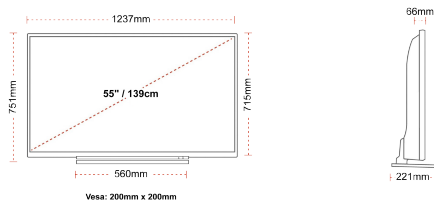

CONNECTIONS

SIZE

DISPLAY

Screen Size (inch / cm)	55" / 139cm
Panel Type	Direct Back Light (DLED)
Resolution	Ultra HD (3840 x 2160)
Brightness	350

SOUND

Dolby Audio™	Yes
Audio Output Power (RMS)	2x10W
Speaker Type	Down Firing
Internal Subwoofer	No
Sound Modes	Smart, Movie, Music, News
DTS	Yes
Equalizer	5 band
Onkyo	Sound by Onkyo

MECHANICAL

Boxed dimensions (mm)	1369 x 154 x 860
Dimensions with stand (mm)	1237 x 221 x 751
Dimensions without Stand (mm)	1237 x 66 x 715
Gross Weight (kg)	24
Net Weight (kg)	19
VESA (Wall mount) WxH	200mm x 200mm
Screw Size	M6