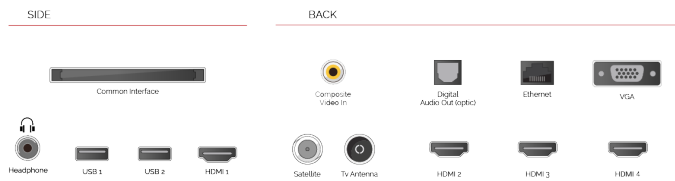

CONNECTIONS

SIZE

DISPLAY

Screen Size (inch / cm)	55" / 139cm
Panel Type	Direct Back Light (DLED)
Resolution	Ultra HD (3840 x 2160)
Brightness	350

SOUND

Dolby Audio™	Yes
Audio Output Power (RMS)	2x10W
Speaker Type	Down Firing
Internal Subwoofer	No
Sound Modes	Smart, Movie, Music, News
DTS	Yes
Equalizer	5 band
Onkyo	Sound by Onkyo