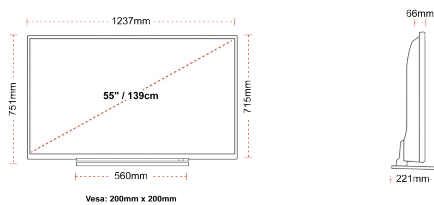

CONNECTIONS

SIZE

DISPLAY

Screen Size (inch / cm)	55" / 139cm
Panel Type	Direct Back Light (DLED)
Resolution	Ultra HD (3840 x 2160)
Brightness	350

SOUND

Dolby Audio™	Yes
Audio Output Power (RMS)	2x10W
Speaker Type	Down Firing
Internal Subwoofer	No
Sound Modes	Smart, Movie, Music, News
DTS	Yes
Equalizer	5 band
Onkyo	Sound by Onkyo

MECHANICAL

Boxed dimensions (mm)	1369 x 154 x 860
Dimensions with stand (mm)	1237 x 221 x 751
Dimensions without Stand (mm)	1237 x 66 x 715
Gross Weight (kg)	24
Net Weight (kg)	19
VESA (Wall mount) WxH	200mm x 200mm
Screw Size	M6