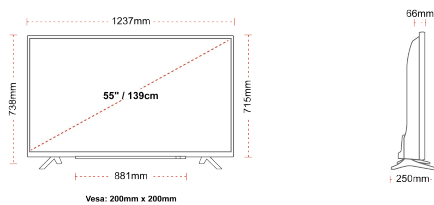

DISPLAY

Screen Size (inch / cm)	55" / 139cm
Panel Type	Direct Back Light (DLED)
Resolution	Ultra HD (3840 x 2160)
Brightness	350

SOUND

Dolby Audio™	Yes
Audio Output Power (RMS)	2x10W
Speaker Type	Down Firing
Internal Subwoofer	No
Sound Modes	Smart, Movie, Music, News
DTS	Yes
Equalizer	5 band
Onkyo	Sound by Onkyo

ACCESSORIES

Remote Control	Yes
Remote Control Battery	Yes
Quick Start Guide	Yes
Small Remote Control	No
RC Bluetooth Support	Yes

VIDEO

Wide Color Gamut	No
HDR	Yes
Picture Modes	User, Standard, Vivid, Sport, Movie, Game
Dolby Vision HDR	Yes
TRU Flow	No
TRU Resolution	Yes
TRU Micro Dimming	Yes

TUNER / BROADCASTING

HEVC (H.265) Decoder	Yes
Tuner Type	HD DVB-T2/C/S2
UHD from Satellite	Yes
Dual Tuner	No
Electronic Program Guide (EPG)	Yes
Auto Search	Yes
Program Storage Capacity (Analog)	200
Program Storage Capacity (Digital S/S2)	10000
Program Storage Capacity (Digital T/T2/C)	1000+1000

CONNECTIONS

CI+	Yes
HDMI™	4 HDMI
USB	2 USB
Component (YPbPr) in	via VGA
Composite Video/Audio in	Yes
Scart	No
Ethernet	Yes
Headphone Out	Yes
Antenna Input	Yes
VGA (PC in - D-Sub15)	Yes

SMART TV FEATURES

HBBTV ver 2.0.2	Yes
Audio-Video Sharing (AVS)	No
Smart Portal	Android TV
Toshiba TV Smart Center	No
Web Browser	No
Netflix	Yes
YouTube™	Yes
Bluetooth	Yes
Screen Mirroring	Chromecast
Prime Video	Yes
Google Assistant	Google Assistant
Amazon Alexa	No

MECHANICAL

Boxed dimensions (mm)	1369 x 154 x 860
Dimensions with stand (mm)	1237 x 250 x 738
Dimensions without Stand (mm)	1237 x 66 x 715
Gross Weight (kg)	20
Net Weight (kg)	15
VESA (Wall mount) WxH	200mm x 200mm

POWER / ENERGY

Stand-By Energy Consumption (Average)	<0.5W
Working Voltage - Frequency	220-240V AC
12V TV (Mobile TV)	No