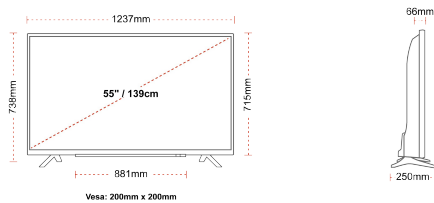

DISPLAY

Screen Size (inch / cm)	55" / 139cm
Panel Type	Direct Back Light (DLED)
Resolution	Ultra HD (3840 x 2160)
Brightness	350

SOUND

Dolby Audio™	Yes
Audio Output Power (RMS)	2x10W
Speaker Type	Down Firing
Internal Subwoofer	No
Sound Modes	Smart, Movie, Music, News
DTS	Yes
Equalizer	5 band
Onkyo	Sound by Onkyo

ACCESSORIES

Remote Control	Yes
Remote Control Battery	Yes
Quick Start Guide	Yes
Small Remote Control	No
RC Bluetooth Support	Yes

VIDEO

Wide Color Gamut	No
HDR	Yes
Picture Modes	User, Standard, Vivid, Sport, Movie, Game
Dolby Vision HDR	Yes
TRU Flow	No
TRU Resolution	Yes
TRU Micro Dimming	Yes

TUNER / BROADCASTING

HEVC (H.265) Decoder	Yes
Tuner Type	HD DVB-T2/C/S2
UHD from Satellite	Yes
Dual Tuner	No
Electronic Program Guide (EPG)	Yes
Auto Search	Yes
Program Storage Capacity (Analog)	200
Program Storage Capacity (Digital S/S2)	10000
Program Storage Capacity (Digital T/T2/C)	1000+1000

CONNECTIONS

CI+	Yes
HDMI™	4 HDMI
USB	2 USB
Component (YPbPr) in	via VGA
Composite Video/Audio in	Yes
Scart	No
Ethernet	Yes
Headphone Out	Yes
Antenna Input	Yes
VGA (PC in - D-Sub15)	Yes

SMART TV FEATURES

HBBTV ver 2.0.2	Yes
Audio-Video Sharing (AVS)	No
Smart Portal	Android TV
Toshiba TV Smart Center	No
Web Browser	No
Netflix	Yes
YouTube™	Yes
Bluetooth	Yes
Screen Mirroring	Chromecast
Prime Video	Yes
Google Assistant	Google Assistant
Amazon Alexa	No

MECHANICAL

Boxed dimensions (mm)	1369 x 154 x 860
Dimensions with stand (mm)	1237 x 250 x 738
Dimensions without Stand (mm)	1237 x 66 x 715
Gross Weight (kg)	20
Net Weight (kg)	15
VESA (Wall mount) WxH	200mm x 200mm

POWER / ENERGY

Stand-By Energy Consumption (Average)	<0.5W
Working Voltage - Frequency	220-240V AC
12V TV (Mobile TV)	No