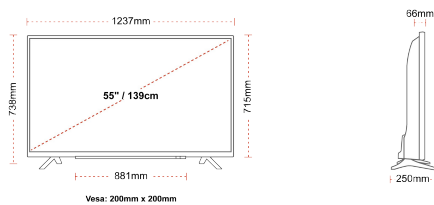

CONNECTIONS

SIZE

DISPLAY

Screen Size (inch / cm)	55" / 139cm
Panel Type	Direct Back Light (DLED)
Resolution	Ultra HD (3840 x 2160)
Brightness	350

SOUND

Dolby Audio™	Yes
Audio Output Power (RMS)	2x10W
Speaker Type	Down Firing
Internal Subwoofer	No
Sound Modes	Smart, Movie, Music, News
DTS	Yes
Equalizer	5 band
Onkyo	Sound by Onkyo

MECHANICAL

Boxed dimensions (mm)	1369 x 154 x 860
Dimensions with stand (mm)	1237 x 250 x 738
Dimensions without Stand (mm)	1237 x 66 x 715
Gross Weight (kg)	20
Net Weight (kg)	15
VESA (Wall mount) WxH	200mm x 200mm