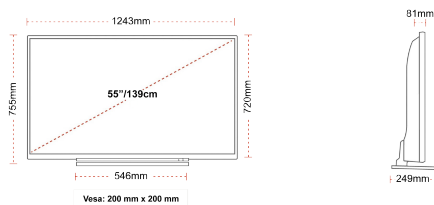

DISPLAY

Screen Size (inch / cm)	55" / 139cm
Panel Type	Direct Back Light (DLED)
Resolution	Ultra HD (3840 x 2160)
Brightness	350

SOUND

Dolby Audio™	Yes
Audio Output Power (RMS)	2x10W
Speaker Type	Down Firing
Internal Subwoofer	No
Sound Modes	Music, Movie, Speech, Classic, Flat, User
DTS	Yes
Equalizer	5 band
Onkyo	Sound by Onkyo

MECHANICAL

Boxed dimensions (mm)	1215 x 154 x 780
Dimensions with stand (mm)	1129 x 249 x 691
Dimensions without Stand (mm)	1129 x 81 x 655
Gross Weight (kg)	17
Net Weight (kg)	13
VESA (Wall mount) WxH	200mm x 200mm
Screw Size	M6