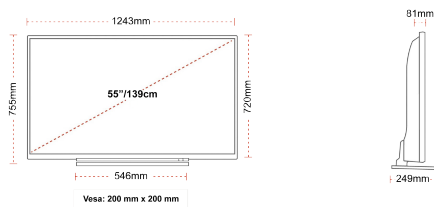

## SIZE

## DISPLAY

Screen Size (inch / cm)	55" / 139cm
Panel Type	Direct Back Light (DLED)
Resolution	Ultra HD (3840 x 2160)
Brightness	350

## MECHANICAL

Boxed dimensions (mm)	1215 x 154 x 780
Dimensions with stand (mm)	1129 x 249 x 691
Dimensions without Stand (mm)	1129 x 81 x 655
Gross Weight (kg)	17
Net Weight (kg)	13
VESA (Wall mount) WxH	200mm x 200mm
Screw Size	M6