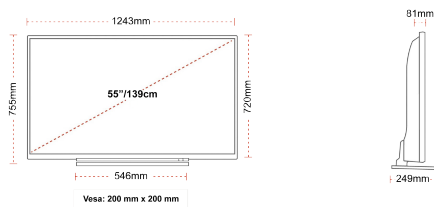

## SIZE

## DISPLAY

|                         |                          |
|-------------------------|--------------------------|
| Screen Size (inch / cm) | 55" / 139cm              |
| Panel Type              | Direct Back Light (DLED) |
| Resolution              | Ultra HD (3840 x 2160)   |
| Brightness              | 350                      |

## MECHANICAL

|                               |                  |
|-------------------------------|------------------|
| Boxed dimensions (mm)         | 1215 x 154 x 780 |
| Dimensions with stand (mm)    | 1129 x 249 x 691 |
| Dimensions without Stand (mm) | 1129 x 81 x 655  |
| Gross Weight (kg)             | 17               |
| Net Weight (kg)               | 13               |
| VESA (Wall mount) WxH         | 200mm x 200mm    |
| Screw Size                    | M6               |