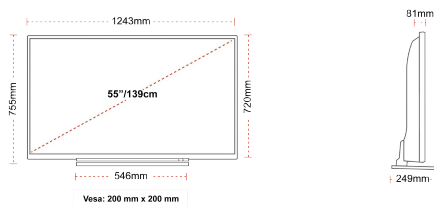

DISPLAY

Screen Size (inch / cm)	55" / 139cm
Panel Type	Direct Back Light (DLED)
Resolution	Ultra HD (3840 x 2160)
Brightness	350

SOUND

Dolby Audio™	Yes
Audio Output Power (RMS)	2x10W
Speaker Type	Down Firing
Internal Subwoofer	No
Sound Modes	Music, Movie, Speech, Classic, Flat, User
DTS	Yes
Equalizer	5 band
Onkyo	Sound by Onkyo

MECHANICAL

Boxed dimensions (mm)	1215 x 154 x 780
Dimensions with stand (mm)	1129 x 249 x 691
Dimensions without Stand (mm)	1129 x 81 x 655
Gross Weight (kg)	17
Net Weight (kg)	13
VESA (Wall mount) WxH	200mm x 200mm
Screw Size	M6