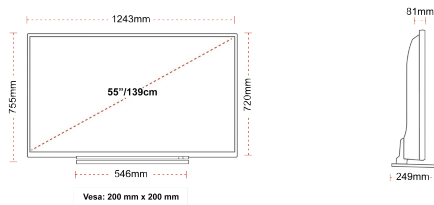

DISPLAY

Screen Size (inch / cm)	55" / 139cm
Panel Type	Direct Back Light (DLED)
Resolution	Ultra HD (3840 x 2160)
Brightness	350

SOUND

Dolby Audio™	Yes
Audio Output Power (RMS)	2x10W
Speaker Type	Down Firing
Internal Subwoofer	No
Sound Modes	Music, Movie, Speech, Classic, Flat, User
DTS	Yes
Equalizer	5 band
Onkyo	Sound by Onkyo

MECHANICAL

Boxed dimensions (mm)	1215 x 154 x 780
Dimensions with stand (mm)	1129 x 249 x 691
Dimensions without Stand (mm)	1129 x 81 x 655
Gross Weight (kg)	17
Net Weight (kg)	13
VESA (Wall mount) WxH	200mm x 200mm
Screw Size	M6