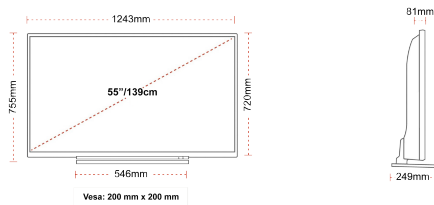

## SIZE

## DISPLAY

Screen Size (inch / cm)	55" / 139cm
Panel Type	Direct Back Light (DLED)
Resolution	Ultra HD (3840 x 2160)
Brightness	350

## MECHANICAL

Boxed dimensions (mm)	1215 x 154 x 780
Dimensions with stand (mm)	1129 x 249 x 691
Dimensions without Stand (mm)	1129 x 81 x 655
Gross Weight (kg)	17
Net Weight (kg)	13
VESA (Wall mount) WxH	200mm x 200mm
Screw Size	M6