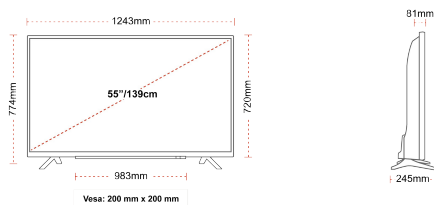

CONNECTIONS

SIZE

DISPLAY

Screen Size (inch / cm)	55" / 139cm
Panel Type	Direct Back Light (DLED)
Resolution	Ultra HD (3840 x 2160)
Brightness	350

SOUND

Dolby Audio™	Yes
Audio Output Power (RMS)	2x10W
Speaker Type	Down Firing
Internal Subwoofer	No
Sound Modes	Music, Movie, Speech, Classic, Flat, User
DTS	Yes
Equalizer	5 band
Onkyo	Sound by Onkyo

MECHANICAL

Boxed dimensions (mm)	1369 x 154 x 860
Dimensions with stand (mm)	1243 x 245 x 774
Dimensions without Stand (mm)	1243 x 81 x 720
Gross Weight (kg)	19
Net Weight (kg)	14
VESA (Wall mount) WxH	200mm x 200mm
Screw Size	M6