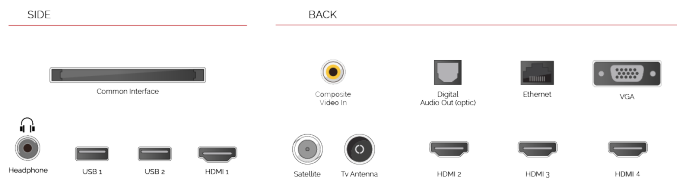

**CONNECTIONS**

**SIZE**

**DISPLAY**

Screen Size (inch / cm)	55" / 139cm
Panel Type	Direct Back Light (DLED)
Resolution	Ultra HD (3840 x 2160)
Brightness	350

**SOUND**

Dolby Audio™	Yes
Audio Output Power (RMS)	2x10W
Speaker Type	Down Firing
Internal Subwoofer	No
Sound Modes	Music, Movie, Speech, Classic, Flat, User
DTS	Yes
Equalizer	5 band
Onkyo	Sound by Onkyo