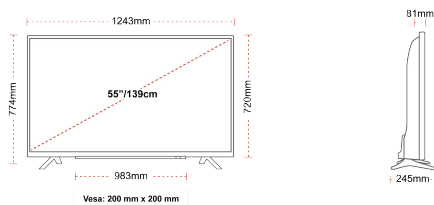

**CONNECTIONS**

**SIZE**

**DISPLAY**

Screen Size (inch / cm)	55" / 139cm
Panel Type	Direct Back Light (DLED)
Resolution	Ultra HD (3840 x 2160)
Brightness	350

**SOUND**

Dolby Audio™	Yes
Audio Output Power (RMS)	2x10W
Speaker Type	Down Firing
Internal Subwoofer	No
Sound Modes	Music, Movie, Speech, Classic, Flat, User
DTS	Yes
Equalizer	5 band
Onkyo	Sound by Onkyo

**MECHANICAL**

Boxed dimensions (mm)	1369 x 154 x 860
Dimensions with stand (mm)	1243 x 245 x 774
Dimensions without Stand (mm)	1243 x 81 x 720
Gross Weight (kg)	19
Net Weight (kg)	14
VESA (Wall mount) WxH	200mm x 200mm
Screw Size	M6