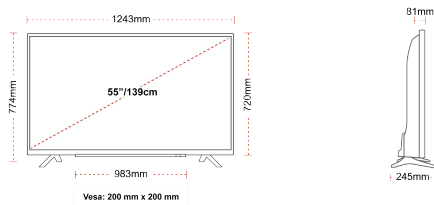

CONNECTIONS

SIZE

DISPLAY

Screen Size (inch / cm)	55" / 139cm
Panel Type	Direct Back Light (DLED)
Resolution	Ultra HD (3840 x 2160)
Brightness	350

SOUND

Dolby Audio™	Yes
Audio Output Power (RMS)	2x10W
Speaker Type	Down Firing
Internal Subwoofer	No
Sound Modes	Music, Movie, Speech, Classic, Flat, User
DTS	Yes
Equalizer	5 band
Onkyo	Sound by Onkyo

MECHANICAL

Boxed dimensions (mm)	1369 x 154 x 860
Dimensions with stand (mm)	1243 x 245 x 774
Dimensions without Stand (mm)	1243 x 81 x 720
Gross Weight (kg)	19
Net Weight (kg)	14
VESA (Wall mount) WxH	200mm x 200mm
Screw Size	M6