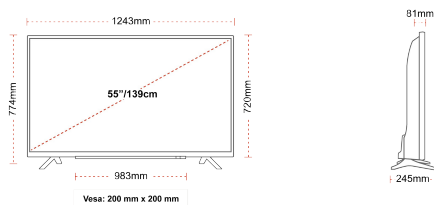

DISPLAY

Screen Size (inch / cm)	55" / 139cm
Panel Type	Direct Back Light (DLED)
Resolution	Ultra HD (3840 x 2160)
Brightness	350

SOUND

Dolby Audio™	Yes
Audio Output Power (RMS)	2x10W
Speaker Type	Down Firing
Internal Subwoofer	No
Sound Modes	Music, Movie, Speech, Classic, Flat, User
DTS	Yes
Equalizer	5 band
Onkyo	Sound by Onkyo

ACCESSORIES

Remote Control	Yes
Remote Control Battery	Yes
Quick Start Guide	Yes
Small Remote Control	No
RC Bluetooth Support	Yes

VIDEO

Wide Color Gamut	No
HDR	Yes
Dolby Vision HDR	Yes
TRU Flow	No
TRU Resolution	Yes
TRU Micro Dimming	Yes

TUNER / BROADCASTING

HEVC (H.265) Decoder	Yes
Tuner Type	HD DVB-T2/C/S2
UHD from Satellite	Yes
Dual Tuner	No
Electronic Program Guide (EPG)	Yes
Auto Search	Yes
Program Storage Capacity (Analog)	200
Program Storage Capacity (Digital S/S2)	10000
Program Storage Capacity (Digital T/T2/C)	1000+1000

CONNECTIONS

CI+	Yes
HDMI™	4 HDMI
USB	2 USB
Component (YPbPr) in	via VGA
Composite Video/Audio in	Yes
Scart	No
Ethernet	Yes
Headphone Out	Yes
Antenna Input	Yes
VGA (PC in - D-Sub15)	Yes

SMART TV FEATURES

HBBTV ver 2.0.2	Yes
Audio-Video Sharing (AVS)	No
Smart Portal	Android TV
Toshiba TV Smart Center	No
Web Browser	No
Netflix	Yes
YouTube™	Yes
Bluetooth	Yes
Screen Mirroring	Chromecast
Prime Video	Yes
Google Assistant	Google Assistant
Amazon Alexa	No

MECHANICAL

Boxed dimensions (mm)	1369 x 154 x 860
Dimensions with stand (mm)	1243 x 245 x 774
Dimensions without Stand (mm)	1243 x 81 x 720
Gross Weight (kg)	19
Net Weight (kg)	14
VESA (Wall mount) WxH	200mm x 200mm
Screw Size	M6

POWER / ENERGY

12V TV (Mobile TV)	No