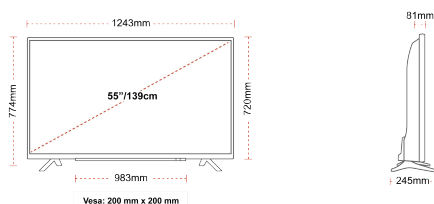

CONNECTIONS

SIZE

DISPLAY

Screen Size (inch / cm)	55" / 139cm
Panel Type	Direct Back Light (DLED)
Resolution	Ultra HD (3840 x 2160)
Brightness	350

SOUND

Dolby Audio™	Yes
Audio Output Power (RMS)	2x10W
Speaker Type	Down Firing
Internal Subwoofer	No
Sound Modes	Smart, Movie, Music, News
DTS	Yes
Equalizer	5 band
Onkyo	No

MECHANICAL

Boxed dimensions (mm)	1369 x 154 x 860
Dimensions with stand (mm)	1243 x 245 x 765
Dimensions without Stand (mm)	1243 x 81 x 719
Gross Weight (kg)	19
Net Weight (kg)	14
VESA (Wall mount) WxH	200mm x 200mm
Screw Size	M6