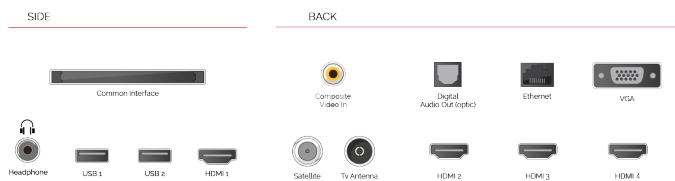

**CONNECTIONS**

**SIZE**

**DISPLAY**

Screen Size (inch / cm)	55" / 139cm
Panel Type	Direct Back Light (DLED)
Resolution	Ultra HD (3840 x 2160)
Brightness	350

**SOUND**

Dolby Audio™	Yes
Audio Output Power (RMS)	2x10W
Speaker Type	Down Firing
Internal Subwoofer	No
Sound Modes	Smart, Movie, Music, News
DTS	Yes
Equalizer	5 band
Onkyo	No