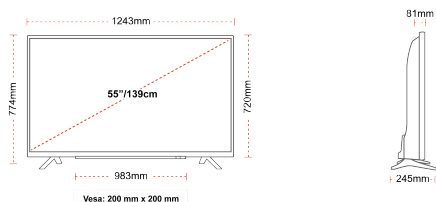

CONNECTIONS

SIZE

DISPLAY

Screen Size (inch / cm)	55" / 139cm
Panel Type	Direct Back Light (DLED)
Resolution	Ultra HD (3840 x 2160)
Brightness	350

SOUND

Dolby Audio™	Yes
Audio Output Power (RMS)	2x10W
Speaker Type	Down Firing
Internal Subwoofer	No
Sound Modes	Smart, Movie, Music, News
DTS	Yes
Equalizer	5 band
Onkyo	No

MECHANICAL

Boxed dimensions (mm)	1369 x 154 x 860
Dimensions with stand (mm)	1243 x 245 x 765
Dimensions without Stand (mm)	1243 x 81 x 719
Gross Weight (kg)	19
Net Weight (kg)	14
VESA (Wall mount) WxH	200mm x 200mm
Screw Size	M6