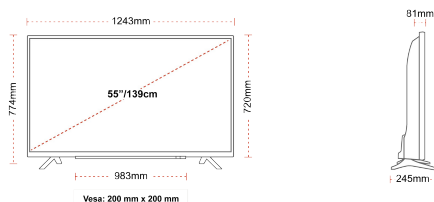

**CONNECTIONS**

**SIZE**

**DISPLAY**

Screen Size (inch / cm)	55" / 139cm
Panel Type	Direct Back Light (DLED)
Resolution	Ultra HD (3840 x 2160)
Brightness	350

**SOUND**

Dolby Audio™	Yes
Audio Output Power (RMS)	2x10W
Speaker Type	Down Firing
Internal Subwoofer	No
Sound Modes	Smart, Movie, Music, News
DTS	Yes
Equalizer	5 band
Onkyo	No

**MECHANICAL**

Boxed dimensions (mm)	1369 x 154 x 860
Dimensions with stand (mm)	1243 x 245 x 765
Dimensions without Stand (mm)	1243 x 81 x 719
Gross Weight (kg)	19
Net Weight (kg)	14
VESA (Wall mount) WxH	200mm x 200mm
Screw Size	M6