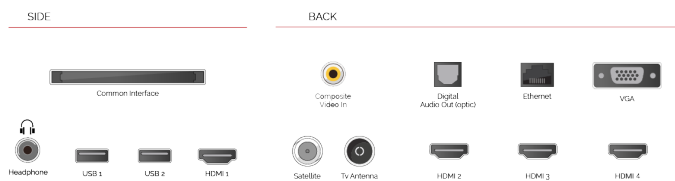

CONNECTIONS

SIZE

DISPLAY

Screen Size (inch / cm)	55" / 139cm
Panel Type	Direct Back Light (DLED)
Resolution	Ultra HD (3840 x 2160)
Brightness	350

SOUND

Dolby Audio™	Yes
Audio Output Power (RMS)	2x10W
Speaker Type	Down Firing
Internal Subwoofer	No
Sound Modes	Smart, Movie, Music, News
DTS	Yes
Equalizer	5 band
Onkyo	No