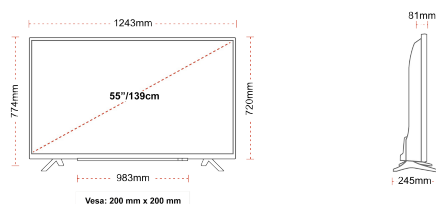

CONNECTIONS

SIZE

DISPLAY

Screen Size (inch / cm)	55" / 139cm
Panel Type	Direct Back Light (DLED)
Resolution	Ultra HD (3840 x 2160)
Brightness	350

SOUND

Dolby Audio™	Yes
Audio Output Power (RMS)	2x10W
Speaker Type	Down Firing
Internal Subwoofer	No
Sound Modes	Music, Movie, Speech, Classic, Flat, User
DTS	Yes
Equalizer	5 band
Onkyo	No

MECHANICAL

Boxed dimensions (mm)	1369 x 154 x 860
Dimensions with stand (mm)	1243 x 245 x 765
Dimensions without Stand (mm)	1243 x 81 x 719
Gross Weight (kg)	19
Net Weight (kg)	14
VESA (Wall mount) WxH	200mm x 200mm
Screw Size	M6