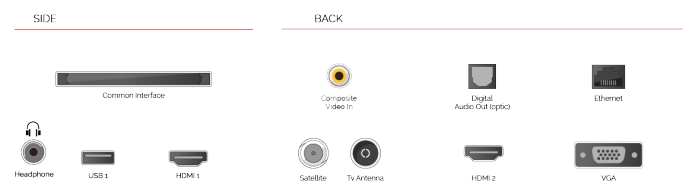

T R U
F L O W

Predicts the frame in between the frames to create smoother viewing in fast-paced scenes. Perfect for sport and movies.

G

82kWh/1000

G

HDR
 123kWh/1000

HIGHLIGHTS

- ⌕ 4K HDR UHD
- ⌕ TRU Picture Engine
- ⌕ Dolby Vision HDR
- ⌕ HDR10 & HLG
- ⌕ Internal WLAN
- ⌕ 2x HDMI, 1x USB

CONNECTIONS

SIZE

DISPLAY

Screen Size (inch / cm)	55" / 139cm
Panel Type	Direct Back Light (DLED)
Resolution	Ultra HD (3840 x 2160)
Brightness	350

SOUND

Dolby Audio™	Yes
Audio Output Power (RMS)	2x10W
Speaker Type	Down Firing
Internal Subwoofer	No
Sound Modes	Music, Movie, Speech, Classic, Flat, User
DTS	Yes
Equalizer	5 band
Onkyo	No