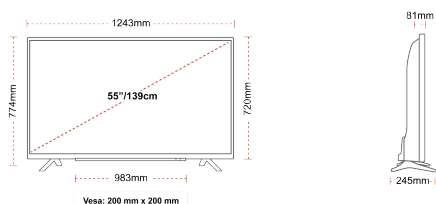

CONNECTIONS

SIZE

DISPLAY

Screen Size (inch / cm)	55" / 139cm
Panel Type	Direct Back Light (DLED)
Resolution	Ultra HD (3840 x 2160)
Brightness	350

SOUND

Dolby Audio™	Yes
Audio Output Power (RMS)	2x10W
Speaker Type	Down Firing
Internal Subwoofer	No
Sound Modes	Music, Movie, Speech, Classic, Flat, User
DTS	Yes
Equalizer	5 band
Onkyo	No

MECHANICAL

Boxed dimensions (mm)	1369 x 154 x 860
Dimensions with stand (mm)	1243 x 245 x 765
Dimensions without Stand (mm)	1243 x 81 x 719
Gross Weight (kg)	19
Net Weight (kg)	14
VESA (Wall mount) WxH	200mm x 200mm
Screw Size	M6