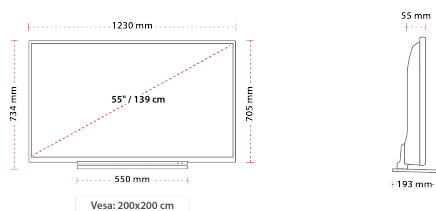

HIGHLIGHTS

- ⌂ Ultra HD (4K)
- ⌂ 4x HDMI™, 3x USB
- ⌂ WCG (Wide Color Gamut)
- ⌂ Dolby Vision HDR
- ⌂ ME/MC (Motion Estimation Motion Compensation)
- ⌂ Sound by Onkyo

CONNECTIONS

SIZE

DISPLAY

Screen Size (inch / cm)	55" / 140cm
Panel Type	OLED
Resolution	UHD (3840 x 2160)
Brightness	470

MECHANICAL

Boxed dimensions (mm)	1325 x 165 x 874
Dimensions with stand (mm)	193 x 1230 x 734
Dimensions without Stand (mm)	55 x 1230 x 705
Gross Weight (kg)	29
Net Weight (kg)	23.5
VESA (Wall mount) WxH	200 x 200