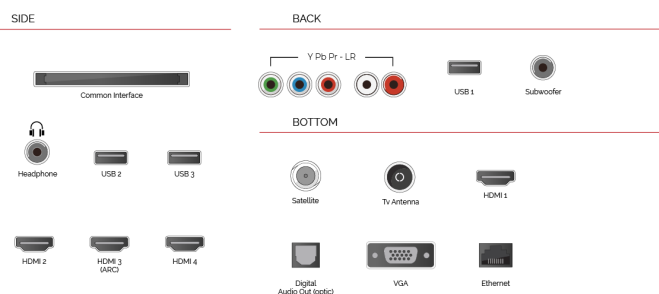

HIGHLIGHTS

- ⌵ Ultra HD (4K)
- ⌵ 4x HDMI™, 3x USB
- ⌵ WCG (Wide Color Gamut)
- ⌵ Dolby Vision HDR
- ⌵ ME/MC (Motion Estimation Motion Compensation)
- ⌵ Sound by Onkyo

CONNECTIONS

SIZE

DISPLAY

Screen Size (inch / cm)	55" / 140cm
Panel Type	OLED
Resolution	UHD (3840 x 2160)
Brightness	470