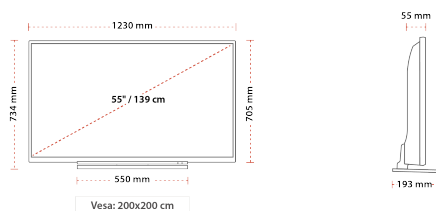

HIGHLIGHTS

- ⌵ Ultra HD (4K)
- ⌵ 4x HDMI™, 3x USB
- ⌵ WCG (Wide Color Gamut)
- ⌵ Dolby Vision HDR
- ⌵ ME/MC (Motion Estimation Motion Compensation)
- ⌵ Sound by Onkyo

CONNECTIONS

SIZE

DISPLAY

Screen Size (inch / cm)	55" / 140cm
Panel Type	OLED
Resolution	UHD (3840 x 2160)
Brightness	470

MECHANICAL

Boxed dimensions (mm)	1325 x 165 x 874
Dimensions with stand (mm)	193 x 1230 x 734
Dimensions without Stand (mm)	55 x 1230 x 705
Gross Weight (kg)	29
Net Weight (kg)	23.5
VESA (Wall mount) WxH	200 x 200