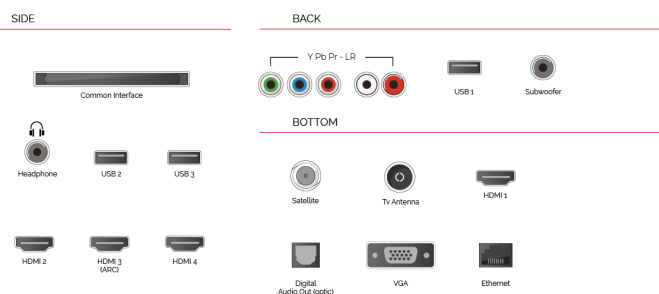

HIGHLIGHTS

- ⌂ Ultra HD (4K)
- ⌂ 4x HDMI™, 3x USB
- ⌂ WCG (Wide Color Gamut)
- ⌂ Dolby Vision HDR
- ⌂ ME/MC (Motion Estimation Motion Compensation)
- ⌂ Sound by Onkyo

CONNECTIONS

SIZE

DISPLAY

Screen Size (inch / cm)	55" / 140cm
Panel Type	OLED
Resolution	UHD (3840 x 2160)
Brightness	470