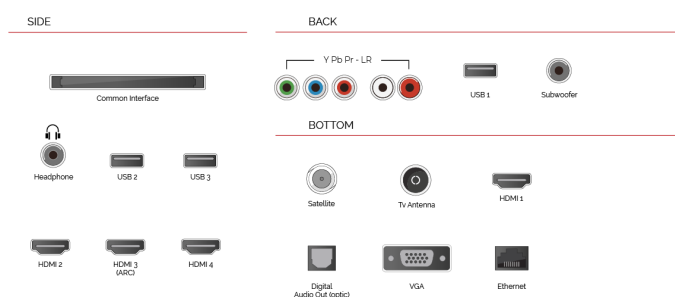

HIGHLIGHTS

- ⌄ Ultra HD (4K)
- ⌄ 4x HDMI™, 3x USB
- ⌄ WCG (Wide Color Gamut)
- ⌄ Dolby Vision HDR
- ⌄ ME/MC (Motion Estimation Motion Compensation)
- ⌄ Sound by Onkyo

CONNECTIONS

SIZE

DISPLAY

Screen Size (inch / cm)	55" / 140cm
Panel Type	OLED
Resolution	UHD (3840 x 2160)
Brightness	470