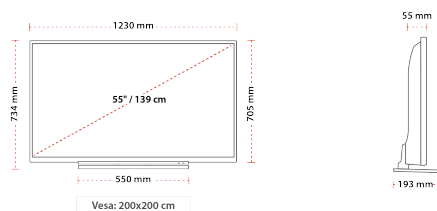

HIGHLIGHTS

- ⌄ Ultra HD (4K)
- ⌄ 4x HDMI™, 3x USB
- ⌄ WCG (Wide Color Gamut)
- ⌄ Dolby Vision HDR
- ⌄ ME/MC (Motion Estimation Motion Compensation)
- ⌄ Sound by Onkyo

CONNECTIONS

SIZE

DISPLAY

Screen Size (inch / cm)	55" / 140cm
Panel Type	OLED
Resolution	UHD (3840 x 2160)
Brightness	470

MECHANICAL

Boxed dimensions (mm)	1325 x 165 x 874
Dimensions with stand (mm)	193 x 1230 x 734
Dimensions without Stand (mm)	55 x 1230 x 705
Gross Weight (kg)	29
Net Weight (kg)	23.5
VESA (Wall mount) WxH	200 x 200