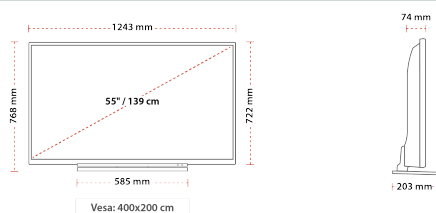

DISPLAY

Screen Size (inch / cm)	55" / 139cm
Panel Type	DLED
Resolution	Ultra HD (3840 x 2160)
Brightness	350

SOUND

Dolby Audio™	Yes
Audio Output Power (RMS)	2x10W
Speaker Type	Down Firing
Internal Subwoofer	No
Sound Modes	Music, Movie, Speech, Classic, Flat, User
DTS	DTS HD + DTS TruSurround
Equalizer	5 Band
Onkyo	Sound by Onkyo

ACCESSORIES

Remote Control	Yes
Remote Control Battery	Yes
Quick Start Guide	Yes
Small Remote Control	No

VIDEO

Wide Color Gamut	No
HDR	Yes
Dolby Vision HDR	Yes
TRU Flow	Yes
TRU Resolution	Yes
TRU Micro Dimming	Yes

TUNER / BROADCASTING

HEVC (H.265) Decoder	Yes
Tuner Type	HD DVB-T2/C/S2
UHD from Satellite	Yes
Dual Tuner	No
Electronic Program Guide (EPG)	Yes
Auto Search	Yes
Program Storage Capacity (Analog)	800
Program Storage Capacity (Digital S/S2)	10000
Program Storage Capacity (Digital T/T2/C)	800

CONNECTIONS

CI+	Yes
HDMI™	4 HDMI
USB	2 USB
Component (YPbPr) in	via VGA
Composite Video/Audio in	Yes
Scart	No
Ethernet	Yes
Headphone Out	Yes
Antenna Input	Yes
VGA (PC in - D-Sub15)	Yes

SMART TV FEATURES

HBBTV ver 2.0.2	Yes
Audio-Video Sharing (AVS)	Yes
Smart Portal	Toshiba
Toshiba TV Smart Center	Yes
Web Browser	Yes
Netflix	Yes
YouTube™	Yes
Freeview Play	Yes
Bluetooth	Yes
Screen Mirroring	Miracast
Amazon Dash	Yes
Prime Video	Yes
Amazon Alexa	Works with Alexa

MECHANICAL

Boxed dimensions (mm)	1369 x 154 x 884
Dimensions with stand (mm)	203 x 1243 x 768
Dimensions without Stand (mm)	74 x 1243 x 722
Gross Weight (kg)	21,5
Net Weight (kg)	17,5
VESA (Wall mount) WxH	400mm x 200mm

POWER / ENERGY

SDR Energy efficiency class	A+
Stand-By Energy Consumption (Average)	<0.5W
SDR on mode energy consumption (kWh / 1000h)	86W
Working Voltage - Frequency	220-240VAC 50Hz
Luminance %	%72
12V TV (Mobile TV)	No