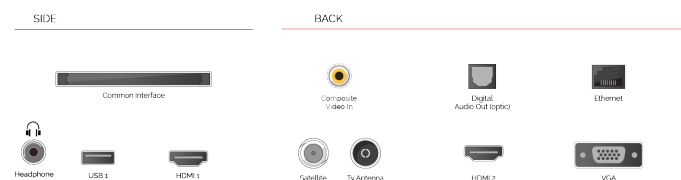

CONNECTIONS

SIZE