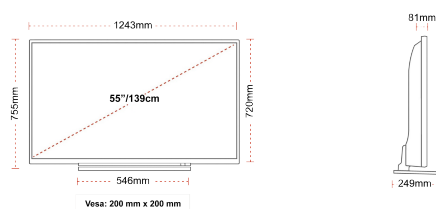

## SIZE

## DISPLAY

Screen Size (inch / cm)	55" / 139cm
Panel Type	DLED
Resolution	Ultra HD (3840 x 2160)
Brightness	350

## MECHANICAL

Boxed dimensions (mm)	1369 x 154 x 860
Dimensions with stand (mm)	1243 x 249 x 755
Dimensions without Stand (mm)	1243 x 81 x 720
Gross Weight (kg)	21
Net Weight (kg)	16
VESA (Wall mount) WxH	200mm x 200mm