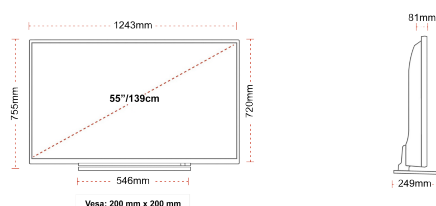

CONNECTIONS

SIZE

DISPLAY

Screen Size (inch / cm)	55" / 139cm
Panel Type	DLED
Resolution	Ultra HD (3840 x 2160)
Brightness	350

SOUND

Dolby Audio™	Yes
Audio Output Power (RMS)	2x10W
Speaker Type	Down Firing
Internal Subwoofer	No
Sound Modes	Music, Movie, Speech, Classic, Flat, User
DTS	DTS HD + DTS TruSurround
Equalizer	5 Band
Onkyo	Sound by Onkyo

MECHANICAL

Boxed dimensions (mm)	1369 x 154 x 860
Dimensions with stand (mm)	1243 x 249 x 755
Dimensions without Stand (mm)	1243 x 81 x 720
Gross Weight (kg)	21
Net Weight (kg)	16
VESA (Wall mount) WxH	200mm x 200mm