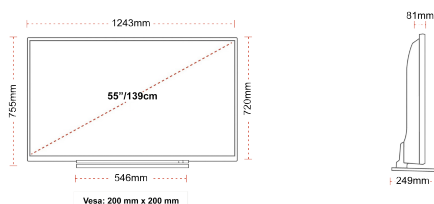

## SIZE

## DISPLAY

Screen Size (inch / cm)	55" / 139cm
Panel Type	DLED
Resolution	Ultra HD (3840 x 2160)
Brightness	350

## MECHANICAL

Boxed dimensions (mm)	1369 x 154 x 860
Dimensions with stand (mm)	1243 x 249 x 754
Dimensions without Stand (mm)	1243 x 81 x 719
Gross Weight (kg)	21
Net Weight (kg)	16
VESA (Wall mount) WxH	200mm x 200mm
Screw Size	M6